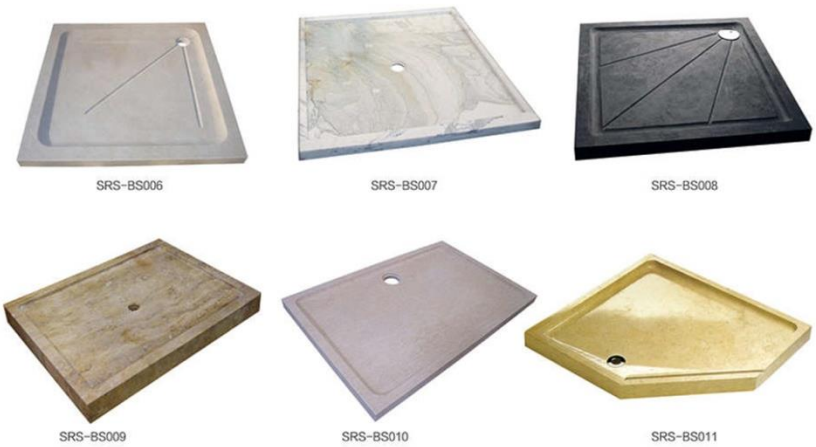

## Countertops, Sinks

## Bath Tubs, Shower Panel

SRS-CT004

SRS-CT005

SRS-BS004

SRS-BS005

Materials	Natural Stone, granite, marble, limestone, travertine and onyx.
Finishes	Polished, Flamed, Honed, Natural, Bush-hammered, Pineapple, etc.
Dimension	Bathroom sink: 31"x22"x31.5"; 49"x22"x37.5"; 61"x22"x37.5" Wash basin: 52x33x15cm, 43x43x15cm Any Other Customized are available
Packing	Inner by Strong Fit to size poly box with carton, Outer by strong wooden crates / Pallets