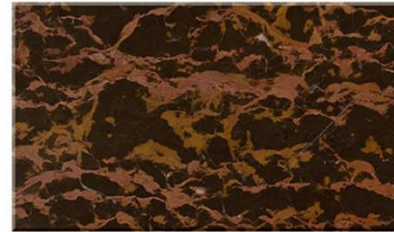

## Brown Marble

Coffee

Hang Grey

China Portoro

Athens Grey

Saint Laurent

Cuckoo Red

China Emperor Dark(Jiangxi)