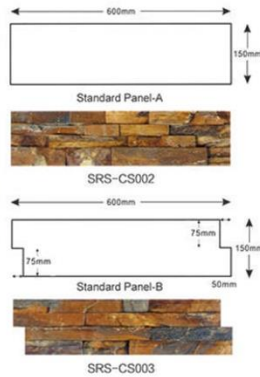

Cultured Stone

"S" Shape Panel