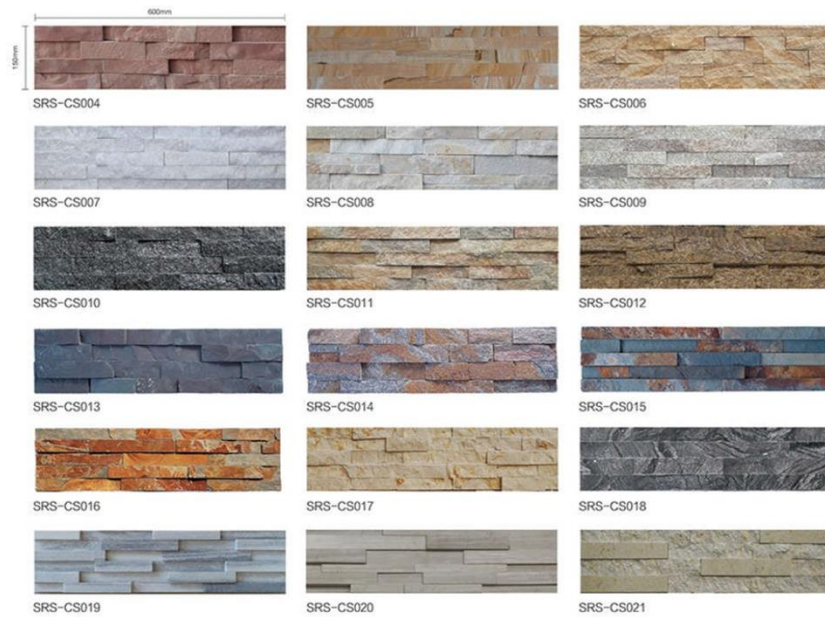

Cultured Stone

"S" Shape Panel

SRS-CS001

Waterfall Stone Panel