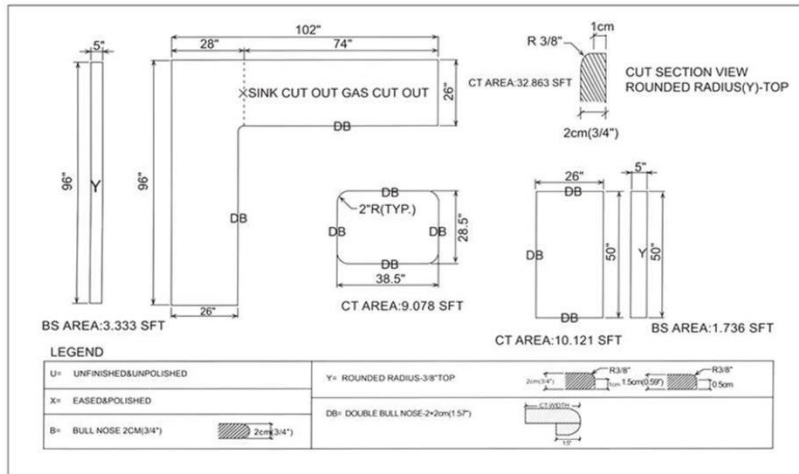

Kitchen Countertop

Countertop Covers:

1. Granite Countertop
2. Vanity Top
3. Registration Desk
4. Worktops
5. Table Top
6. Island top
7. Tub Surround
8. Window Sill