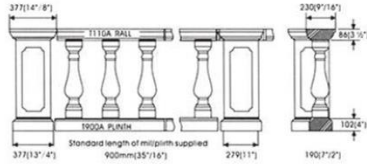

Balustrade

SRS-B015

Stair Board