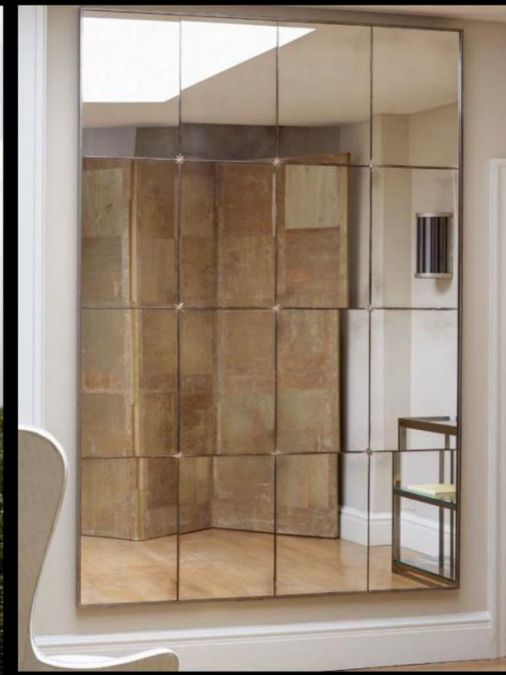

FIREPROOF GLASS

Product Name	Fireproof Glass
Thickness	4+0.76+4+0.76+6+0.76+10mm, 4+0.76+6+0.76+8+0.76+10+0.76+8mm
Size (minimum)	300mm x 300mm
Size (maximum)	1830mm x 2400mm
Color	clear, white, gray, blue, green, pink
Shape	Flat and Curved/Bent
Type	Laminated Fire Proof Glass, Cut-able Fire Proof Glass, Uncut-able Fire Proof Glass, etc.
Quality Standard	GB/T 11944 (Chinese Standard), EN 1279 (European Standard), ASTM 2190 (American Standard)

Note: Aries Imex professional glass can be customized according to the given specifications & colors from client.

SILVER MIRROR

APPLICATION

Mirror is used in bathroom, furniture, doors, glass walls, commercial shelves or public areas.