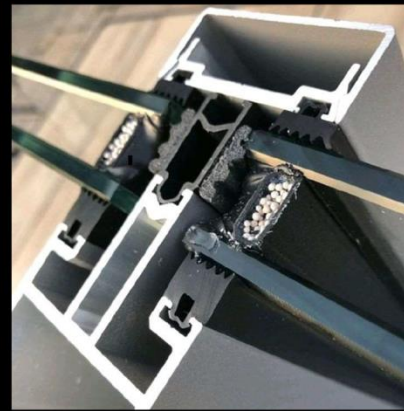

INSULATED GLASS

APPLICATION

Insulated glass as a kind of energy-saving glass, it is widely used for facades, curtain walls, skylights, green house, windows, doors, office partitions, etc.