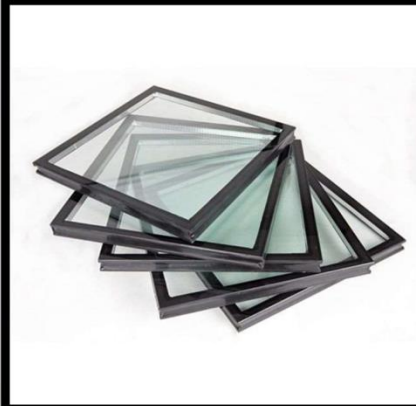

ARIES
IMEX
TRADING
INC.

GLASS

TEMPERED GLASS

APPLICATION

Tempered glass is widely used for buildings such as facades, curtain walls, railings, balustrades, escalators, doors, office partitions, table, etc.

Note: Aries Imex professional glass can be customized according to the given specifications & colors from client.

LAMINATED GLASS

APPLICATION

Windows and doors, skylight, railings, balcony, floor canopy, glass partitions, pool fence, long corridor, etc.

Note: Aries Imex professional glass can be customized according to the given specifications & colors from client.

INSULATED GLASS

APPLICATION

Insulated glass as a kind of energy-saving glass, it is widely used for facades, curtain walls, skylights, green house, windows, doors, office partitions, etc.