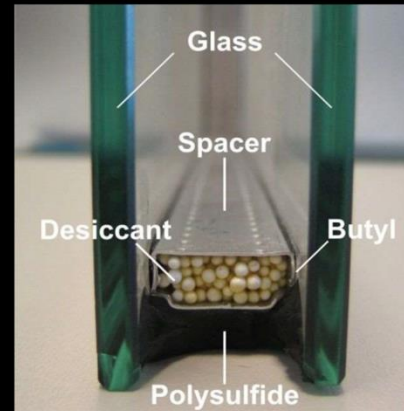

INSULATED GLASS

APPLICATION

Insulated glass as a kind of energy-saving glass, it is widely used for facades, curtain walls, skylights, green house, windows, doors, office partitions, etc.