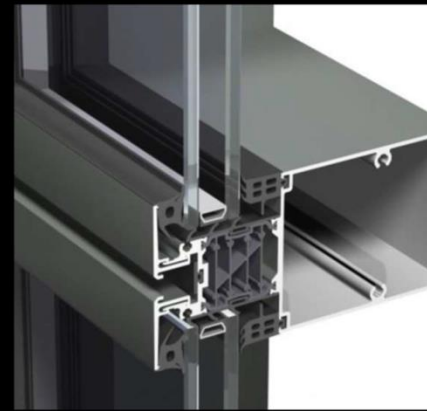

INSULATED GLASS

APPLICATION

Insulated glass as a kind of energy-saving glass, it is widely used for facades, curtain walls, skylights, green house, windows, doors, office partitions, etc.