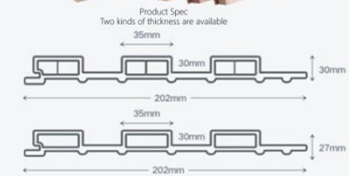

WPC Partition

Type

WPC Wall

Product Spec

150 Small Wall

195 High Wall

195 Big Wall

● Type