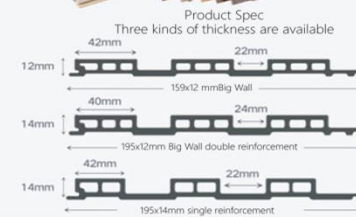

WPC Partition

Type

WPC Wall

Product Spec

150 Small Wall

195 High Wall

195 Big Wall

● Type