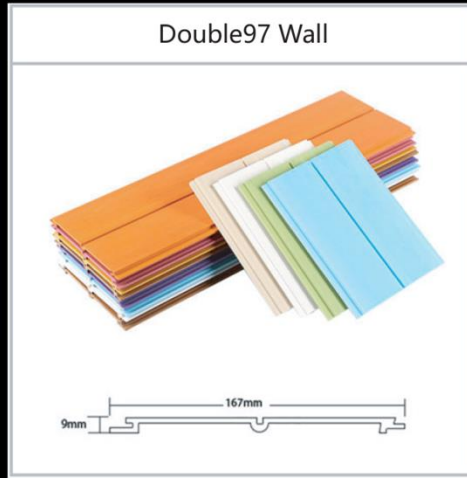

WPC Partition

Type

WPC Wall

Product Spec

150 Small Wall

195 High Wall

195 Big Wall

● Type