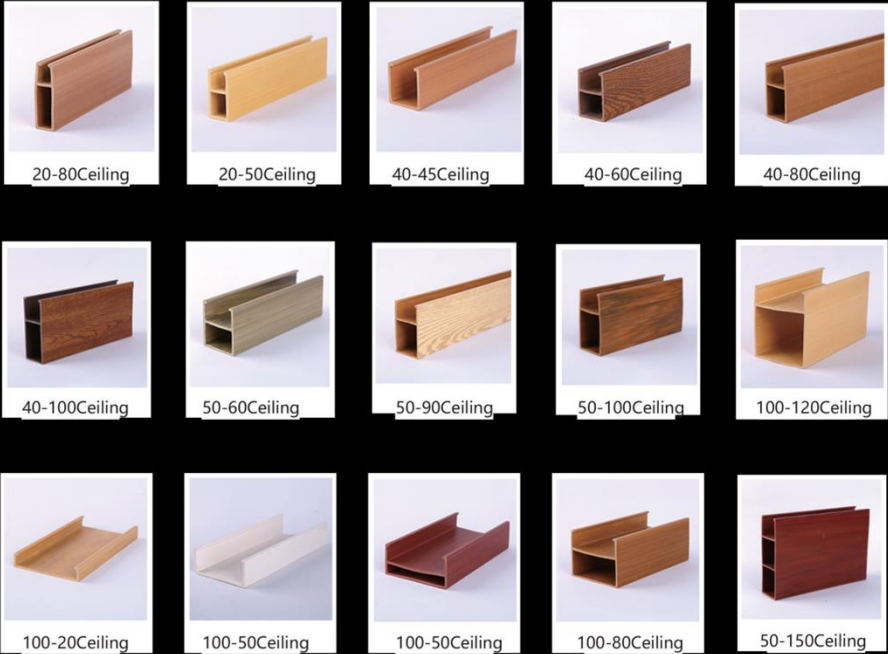

ARIES IMEX TRADING INC.

V

WOOD-PLASTIC COMPOSITE MATERIALS

LIST / WPC

WPC Ceiling	01
WPC Partition	03
WPC Wall	05
WPC Grille	09
WPC Board	11

WPC Ceiling

WPC Ceiling

Type

WPC Partition

Type

WPC Wall

Product Spec

150 Small Wall

195 High Wall

195 Big Wall

● Type