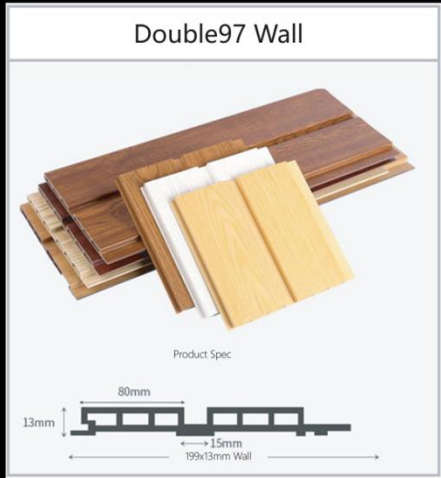

ARIES IMEX TRADING INC.

V

WOOD-PLASTIC COMPOSITE MATERIALS

LIST / WPC

WPC Ceiling	01
WPC Partition	03
WPC Wall	05
WPC Grille	09
WPC Board	11

WPC Ceiling

WPC Ceiling

Type

WPC Partition

Type

WPC Wall

Product Spec

150 Small Wall

195 High Wall

195 Big Wall

● Type

WPC Grille

● Type

WPC Board

Type

WPC Board

ARIES
IMEX
TRADING
INC.

ARIES IMEX TRADING INC.

sales@ariesimextrading.com