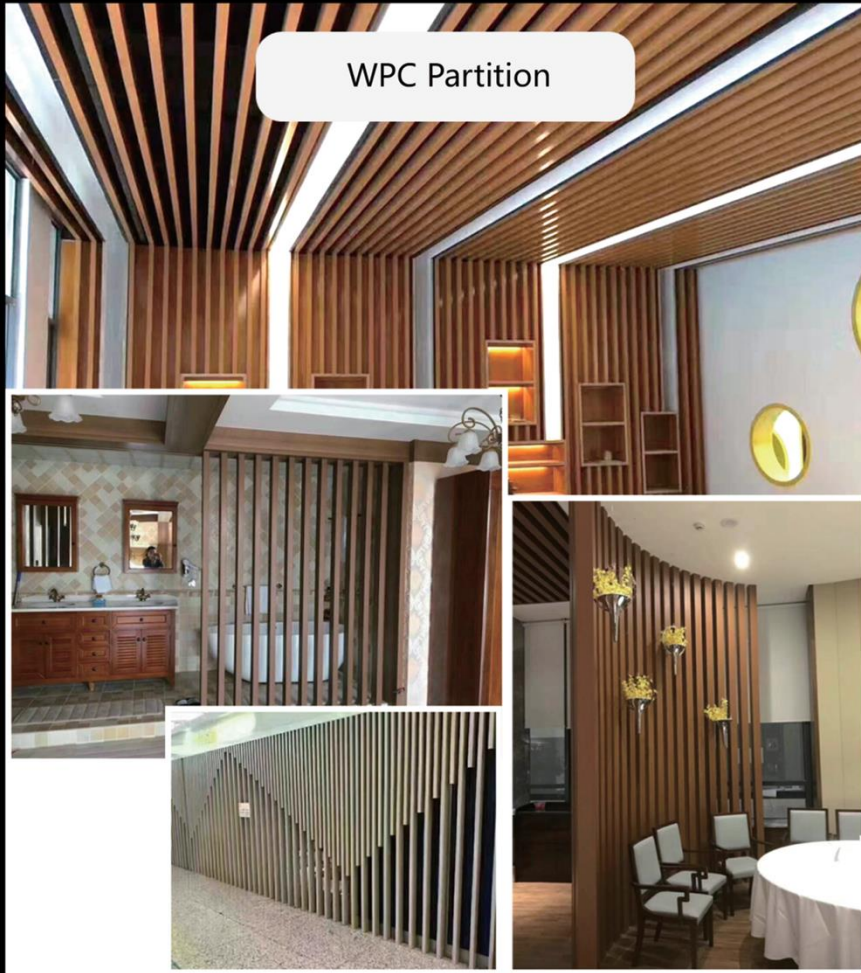

WPC Partition

Type

WPC Wall

Product Spec

150 Small Wall

195 High Wall

195 Big Wall

● Type