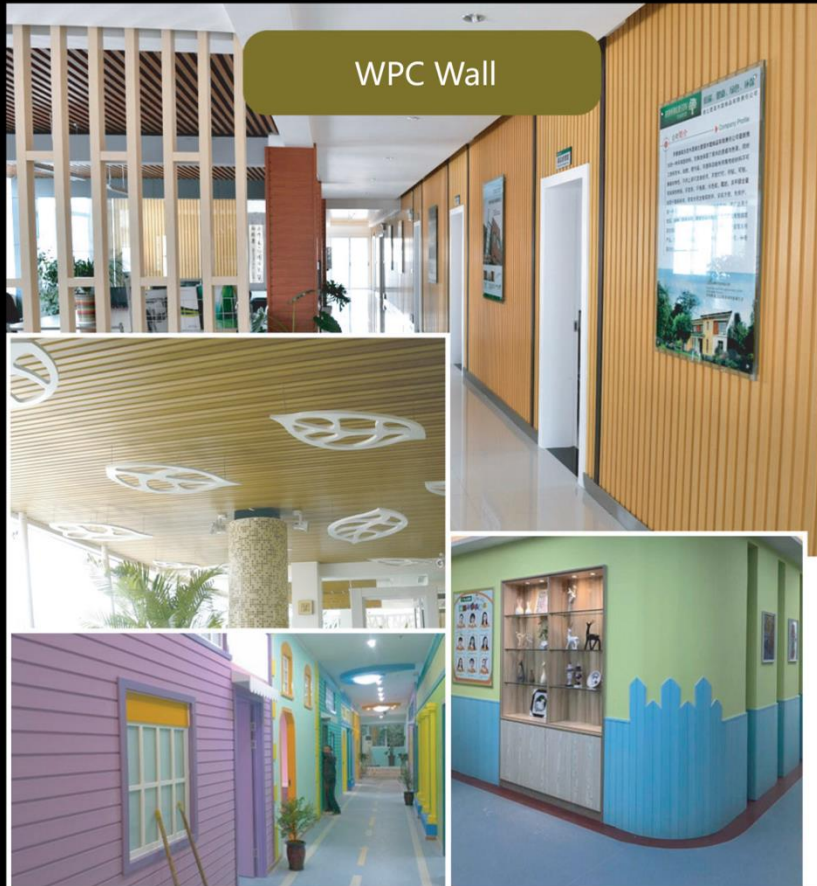

WPC Partition

Type

WPC Wall

Product Spec

150 Small Wall

195 High Wall

195 Big Wall

● Type