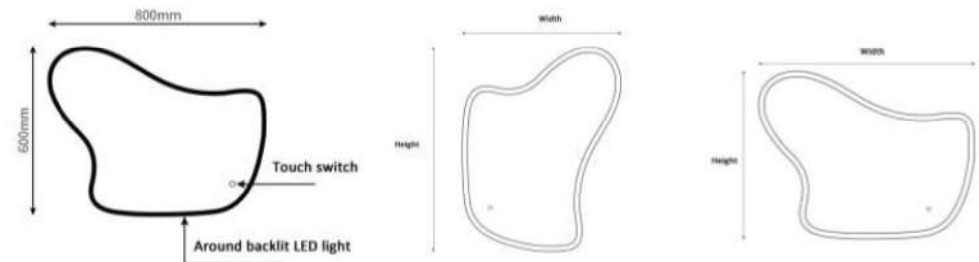

Lighted Mirror

Model No.:FF016

Product Size:600*800mm
Or customized

Light Color:3000K warm yellow
4000k warm white
6000k cool white

Function:Touch sensor switch
Defogger
Magnifier
Digital clock display
Tempurature display
Bluetooth speaker
Or customized