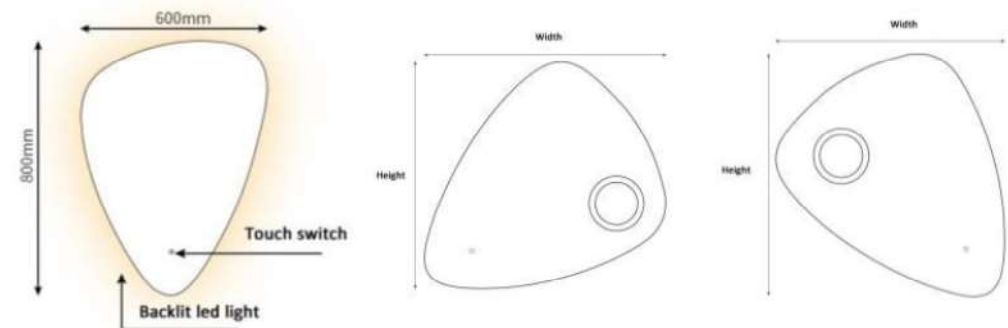

Lighted Mirror

Model No.:FF015

Product Size:600*800mm
Or customized

Light Color:3000K warm yellow
4000k warm white
6000k cool white

Function:Touch sensor switch
Defogger
Magnifier
Digital clock display
Tempurature display
Bluetooth speaker
Or customized