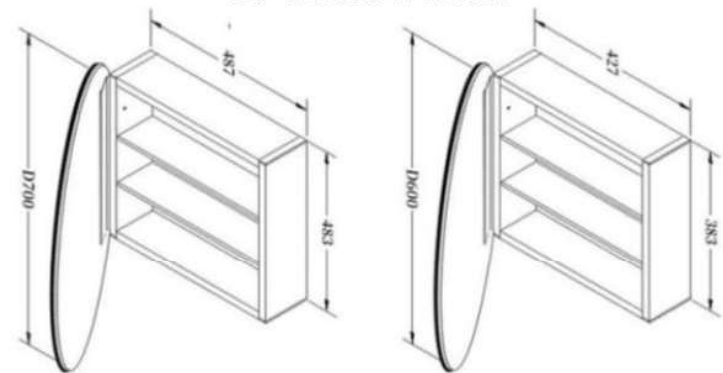

Mirror Cabinet

Model No.:FF023

Diameter:600mm single door
700mm single door
Or customized

Function:Touch sensor switch
Defogger
Digital clock display
Tempurature display
Bluetooth speaker
Or customized