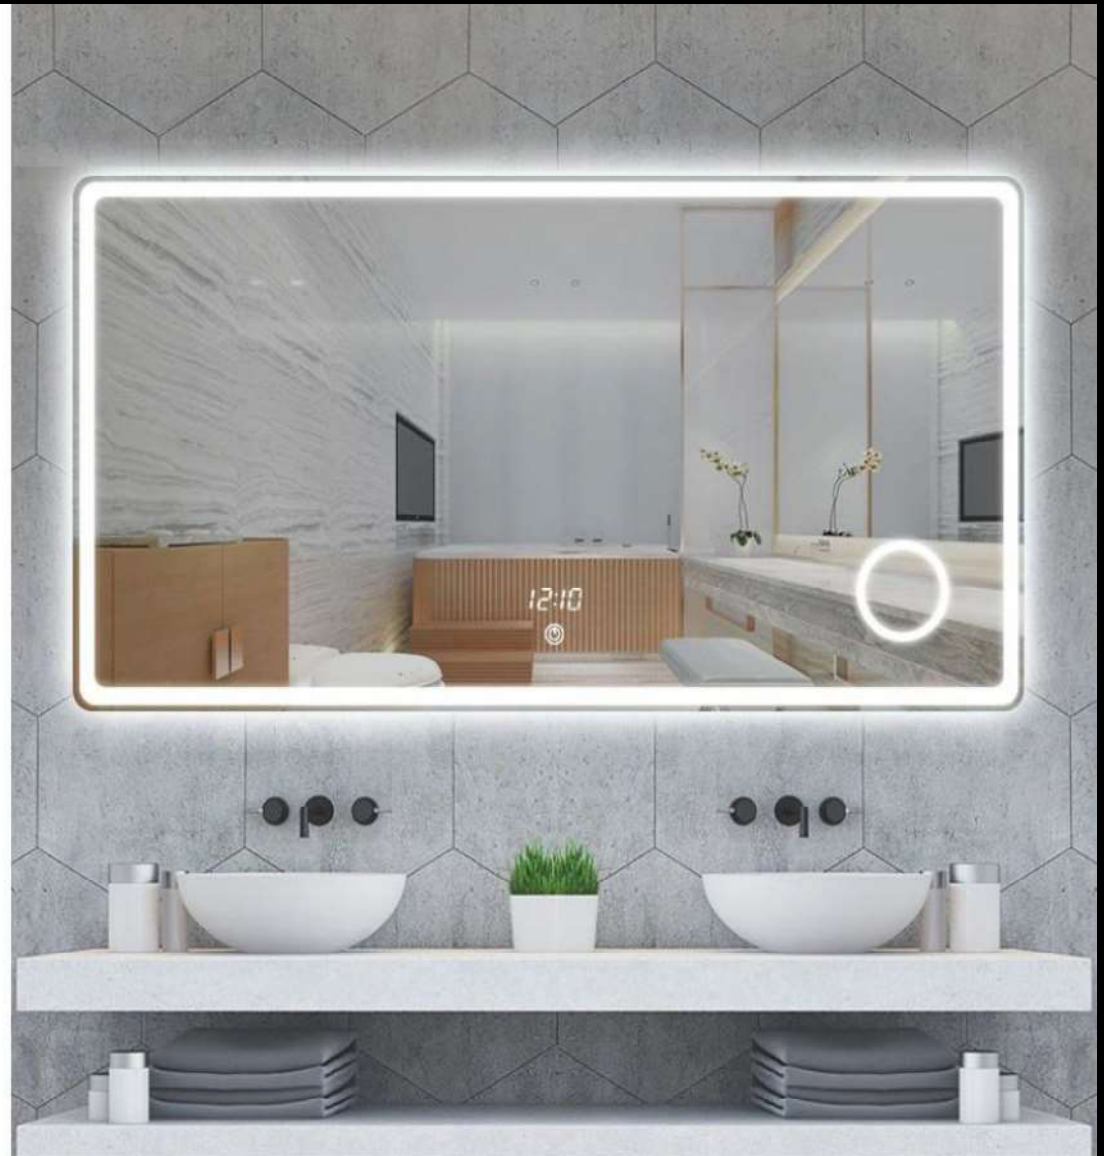

Lighted Mirror

Model No.:FF011

Product Size:800*600mm
900*700mm
1200*800mm
Or customized

Light Color:3000K warm yellow
4000k warm white
6000k cool white

Function:Touch sensor switch
Defogger
Digital clock display
Temperature display
Bluetooth speaker
Or customized