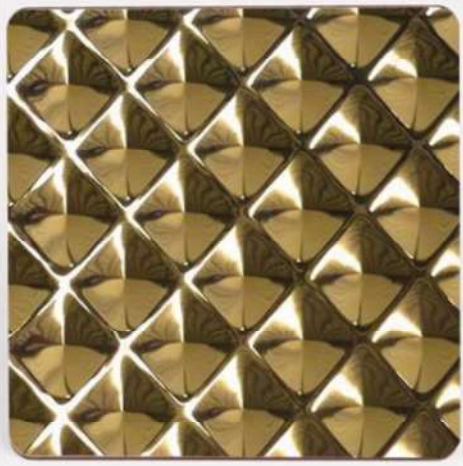

SS mirror gold sheet

Hairline golden sheet

8K mirror

Hairline

Satin

Bead Blast

Bead Blast
Rose Red

Bead Blast
Champagne Gold

Bead Blast
Rose Gold

Bead Blast
Gold

Bead Blast
Black

Bead Blast
Sapphire

Bead Blast
Violet

Bead Blast
Emerald Green

3D stainless steel sheet

AIMD-3D01