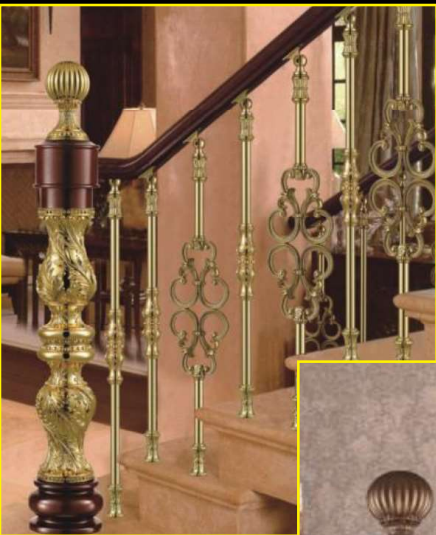

Rose gold hairline steel pipe

Black hairline steel pipe

different color steel pipe

Rose gold steel pipe

Grey mirror steel pipe

Application | stainless steel handrail

Steel art ball

Art sculpture

AIMD-A01

Art sculpture

AIMD-A02

stainless steel
book shelf

decoration custom
steel product

Stainless steel table

Stainless steel
pendulum

decorative steel ceiling