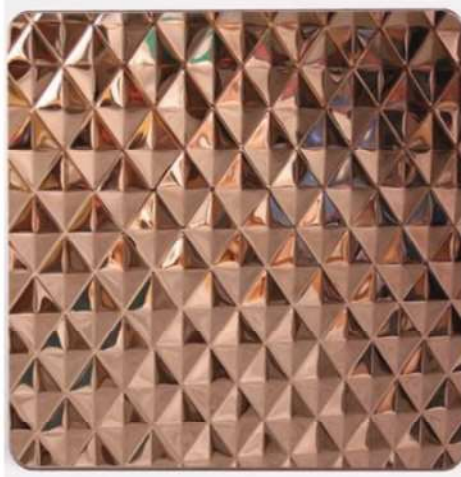

SS mirror gold sheet

Hairline golden sheet

8K mirror

Hairline

Satin

Bead Blast

Bead Blast
Rose Red

Bead Blast
Champagne Gold

Bead Blast
Rose Gold

Bead Blast
Gold

Bead Blast
Black

Bead Blast
Sapphire

Bead Blast
Violet

Bead Blast
Emerald Green

3D stainless steel sheet

AIMD-3D01