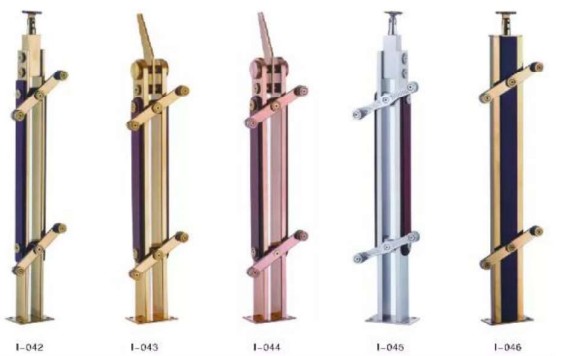

Rose gold hairline steel pipe

Black hairline steel pipe

different color steel pipe

Rose gold steel pipe

Grey mirror steel pipe

Application | stainless steel handrail

Steel art ball

Art sculpture

AIMD-A01

Art sculpture

AIMD-A02

stainless steel
book shelf

decoration custom
steel product

Stainless steel table

Stainless steel
pendulum

decorative steel ceiling