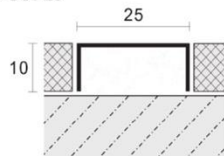

Decorative Profiles
For floor or wall decoration.

HW-SUP08

Stainless Steel 304/316 304/316

ART.	Height (mm)	Length (mm)	Thickness (mm)	Color	Size (mm)
HW-SUP08	10	2440	0.8	15: Silver Mirror 18: Silver Hairline 25: Champagne Gold Mirror 28: Champagne Gold Hairline 35: Rose Gold Mirror 38: Rose Gold Hairline 45: Black Mirror 48: Black Hairline	10*8*10

HW-SUP05

Stainless Steel 304/316 304/316

ART.	Height (mm)	Length (mm)	Thickness (mm)	Color	Size (mm)
HW-SUP05	10	2440	0.8	15: Silver Mirror 18: Silver Hairline 25: Champagne Gold Mirror 28: Champagne Gold Hairline 35: Rose Gold Mirror 38: Rose Gold Hairline 45: Black Mirror 48: Black Hairline	10*5*10

Decorative Profiles
For floor or wall decoration.

HW-SUP10

HW-SUP15

HW-SUP20

Stainless Steel 304/316 304/316

ART.	Width (mm)	Length (mm)	Thickness (mm)	Color	Size (mm)
HW-SUP10	10	2440	0.8	1S: Silver Mirror 1B: Silver Hairline	10*10*10
HW-SUP15	15	2440	0.8	2S: Champagne Gold Mirror 2B: Champagne Gold Hairline	10*15*10
HW-SUP20	20	2440	0.8	3S: Rose Gold Mirror 3B: Rose Gold Hairline 4S: Black Mirror 4B: Black Hairline	10*20*10

HW-SUP25

HW-SUP30

Stainless Steel 304/316 304/316

ART.	Width (mm)	Length (mm)	Thickness (mm)	Color	Size (mm)
HW-SUP25	25	2440	0.8	1S: Silver Mirror 1B: Silver Hairline 2S: Champagne Gold Mirror 2B: Champagne Gold Hairline	10*25*10
HW-SUP30	30	2440	0.8	3S: Rose Gold Mirror 3B: Rose Gold Hairline 4S: Black Mirror 4B: Black Hairline	10*30*10