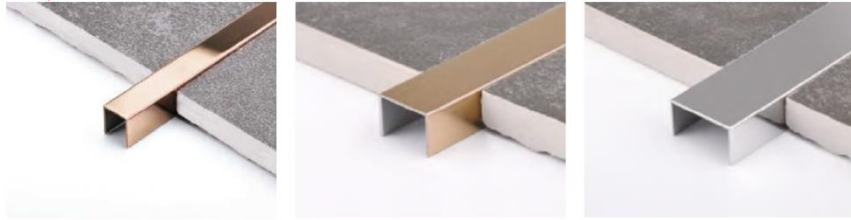

Decorative Profiles
For floor or wall decoration.

HW-SUP10

HW-SUP15

HW-SUP20

Stainless Steel 304/316 304/316

ART.	Width (mm)	Length (mm)	Thickness (mm)	Color	Size (mm)
HW-SUP10	10	2440	0.8	1S: Silver Mirror 1B: Silver Hairline	10*10*10
HW-SUP15	15	2440	0.8	2S: Champagne Gold Mirror 2B: Champagne Gold Hairline	10*15*10
HW-SUP20	20	2440	0.8	3S: Rose Gold Mirror 3B: Rose Gold Hairline 4S: Black Mirror 4B: Black Hairline	10*20*10