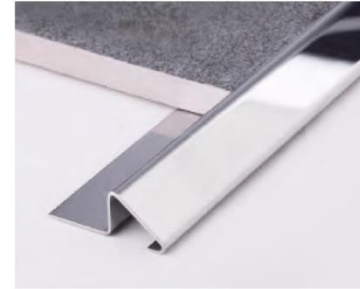

Transition Profiles

For carpet and tiles

HW-SL028

Stainless Steel 304/316 304/316

ART.	Height (mm)	Length (mm)	Thickness (mm)	Color	Size (mm)
HW-SL028-8H	8	2440	0.8	15: Silver Mirror 18: Silver Hairline 25: Champagne Gold Mirror 28: Champagne Gold Hairline 35: Rose Gold Mirror 38: Rose Gold Hairline 45: Black Mirror 48: Black Hairline	
HW-SL028-10H	10	2440	0.8		
HW-SL028-12H	12	2440	0.8