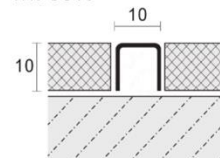

Decorative Profiles
For floor or wall decoration.

HW-SUP08

Stainless Steel 304/316 304/316

ART.	Height (mm)	Length (mm)	Thickness (mm)	Color	Size (mm)
HW-SUP08	10	2440	0.8	15: Silver Mirror 18: Silver Hairline 25: Champagne Gold Mirror 28: Champagne Gold Hairline 35: Rose Gold Mirror 38: Rose Gold Hairline 45: Black Mirror 48: Black Hairline	10*8*10

Decorative Profiles
For floor or wall decoration.

HW-SUP10

HW-SUP15

HW-SUP20

Stainless Steel 304/316 304/316

ART.	Width (mm)	Length (mm)	Thickness (mm)	Color	Size (mm)
HW-SUP10	10	2440	0.8	1S: Silver Mirror 1B: Silver Hairline	10*10*10
HW-SUP15	15	2440	0.8	2S: Champagne Gold Mirror 2B: Champagne Gold Hairline	10*15*10
HW-SUP20	20	2440	0.8	3S: Rose Gold Mirror 3B: Rose Gold Hairline 4S: Black Mirror 4B: Black Hairline	10*20*10

HW-SUP25

HW-SUP30

Stainless Steel 304/316 304/316

ART.	Width (mm)	Length (mm)	Thickness (mm)	Color	Size (mm)
HW-SUP25	25	2440	0.8	1S: Silver Mirror 1B: Silver Hairline 2S: Champagne Gold Mirror 2B: Champagne Gold Hairline	10*25*10
HW-SUP30	30	2440	0.8	3S: Rose Gold Mirror 3B: Rose Gold Hairline 4S: Black Mirror 4B: Black Hairline	10*30*10

Decorative Profiles
For floor or wall decoration.

HW-SU10

HW-SU15

Stainless Steel 304/316 304/316

ART.	Width (mm)	Length (mm)	Thickness (mm)	Color	Size (mm)
HW-SU10	10	2440	0.8	1S: Silver Mirror 1B: Silver Hairline 2S: Champagne Gold Mirror 2B: Champagne Gold Hairline	10*10*10
HW-SU15	15	2440	0.8	3S: Rose Gold Mirror 3B: Rose Gold Hairline 4S: Black Mirror 4B: Black Hairline	10*15*10