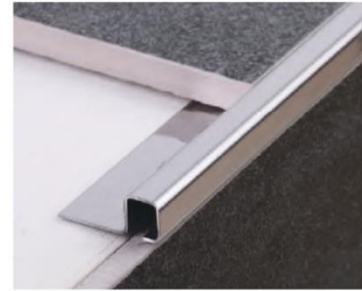

Tile Edging Profiles

For floor or wall edges decorative or protection.

HW-SB014

Stainless Steel 304/316 304/316

ART.	Height (mm)	Length (mm)	Thickness (mm)	Color	Size (mm)
HW-SB014-8H	8	2440	0.8	1S: Silver Mirror 1B: Silver Hairline 2S: Champagne Gold Mirror 2B: Champagne Gold Hairline	8*12
HW-SB014-10H	10	2440	0.8	3S: Rose Gold Mirror 3B: Rose Gold Hairline 4S: Black Mirror 4B: Black Hairline	10*12
HW-SB014-12H	12	2440	0.8		12*12