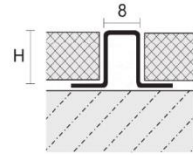

Decorative Profiles
For floor or wall decoration.

HW-SUP10

HW-SUP15

HW-SUP20

Stainless Steel 304/316 304/316

ART.	Width (mm)	Length (mm)	Thickness (mm)	Color	Size (mm)
HW-SUP10	10	2440	0.8	1S: Silver Mirror 1B: Silver Hairline	10*10*10
HW-SUP15	15	2440	0.8	2S: Champagne Gold Mirror 2B: Champagne Gold Hairline	10*15*10
HW-SUP20	20	2440	0.8	3S: Rose Gold Mirror 3B: Rose Gold Hairline 4S: Black Mirror 4B: Black Hairline	10*20*10

Decorative Profiles
For floor or wall decoration.

HW-SU10

HW-SU15

Stainless Steel 304/316 304/316

ART.	Width (mm)	Length (mm)	Thickness (mm)	Color	Size (mm)
HW-SU10	10	2440	0.8	1S: Silver Mirror 1B: Silver Hairline 2S: Champagne Gold Mirror 2B: Champagne Gold Hairline	10*10*10
HW-SU15	15	2440	0.8	3S: Rose Gold Mirror 3B: Rose Gold Hairline 4S: Black Mirror 4B: Black Hairline	10*15*10

HW-SU25

HW-SU30

Stainless Steel 304/316 304/316

ART.	Width (mm)	Length (mm)	Thickness (mm)	Color	Size (mm)
HW-SU25	25	2440	0.8	1S: Silver Mirror 1B: Silver Hairline 2S: Champagne Gold Mirror 2B: Champagne Gold Hairline	10*25*10
HW-SU30	30	2440	0.8	3S: Rose Gold Mirror 3B: Rose Gold Hairline 4S: Black Mirror 4B: Black Hairline	10*30*10

Decorative Profiles
For floor or wall decoration.

HW-SB030

Stainless Steel 304/316 304/316

ART.	Height (mm)	Length (mm)	Thickness (mm)	Color	Size (mm)
HW-SB030-8H	8	2440	0.8	15: Silver Mirror 18: Silver Hairline 25: Champagne Gold Mirror 28: Champagne Gold Hairline 35: Rose Gold Mirror 38: Rose Gold Hairline 45: Black Mirror 48: Black Hairline	8*8*8
HW-SB030-10H	10	2440	0.8		10*8*10
HW-SB030-12H	12	2440	0.8		12*8*12