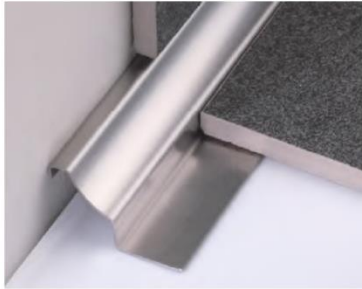

Cover-shaped Profiles

For wall / floor connections

HW-SY045

Stainless Steel 304/316 304/316

ART.	Height (mm)	Length (mm)	Thickness (mm)	Color	Size (mm)
HW-SY045-10H	10	2440	0.8	15: Silver Mirror 18: Silver Hairline 25: Champagne Gold Mirror 28: Champagne Gold Hairline 35: Rose Gold Mirror 38: Rose Gold Hairline 45: Black Mirror 48: Black Hairline	
HW-SY045-12H	12	2440	0.8		
HW-SY045-14H	14	2440	0.8		