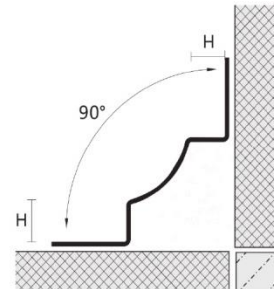

Transition Profiles

For carpet and tiles

HW-SL028

Stainless Steel 304/316 304/316

ART.	Height (mm)	Length (mm)	Thickness (mm)	Color	Size (mm)
HW-SL028-8H	8	2440	0.8	15: Silver Mirror 18: Silver Hairline 25: Champagne Gold Mirror 28: Champagne Gold Hairline 35: Rose Gold Mirror 38: Rose Gold Hairline 45: Black Mirror 48: Black Hairline	
HW-SL028-10H	10	2440	0.8		
HW-SL028-12H	12	2440	0.8		

HW-SY023

Stainless Steel 304/316 304/316

ART.	Height (mm)	Length (mm)	Thickness (mm)	Color	Size (mm)
HW-SY023-8H	8	2440	0.8	15: Silver Mirror 18: Silver Hairline 25: Champagne Gold Mirror 28: Champagne Gold Hairline 35: Rose Gold Mirror 38: Rose Gold Hairline 45: Black Mirror 48: Black Hairline	
HW-SY023-10H	10	2440	0.8		
HW-SY023-12H	12	2440	0.8		