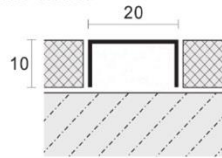

Decorative Profiles
For floor or wall decoration.

HW-SUP08

Stainless Steel 304/316 304/316

ART.	Height (mm)	Length (mm)	Thickness (mm)	Color	Size (mm)
HW-SUP08	10	2440	0.8	15: Silver Mirror 18: Silver Hairline 25: Champagne Gold Mirror 28: Champagne Gold Hairline 35: Rose Gold Mirror 38: Rose Gold Hairline 45: Black Mirror 48: Black Hairline	10*8*10

HW-SUP05

Stainless Steel 304/316 304/316

ART.	Height (mm)	Length (mm)	Thickness (mm)	Color	Size (mm)
HW-SUP05	10	2440	0.8	15: Silver Mirror 18: Silver Hairline 25: Champagne Gold Mirror 28: Champagne Gold Hairline 35: Rose Gold Mirror 38: Rose Gold Hairline 45: Black Mirror 48: Black Hairline	10*5*10

Decorative Profiles
For floor or wall decoration.

HW-SUP10

HW-SUP15

HW-SUP20

Stainless Steel 304/316 304/316

ART.	Width (mm)	Length (mm)	Thickness (mm)	Color	Size (mm)
HW-SUP10	10	2440	0.8	1S: Silver Mirror 1B: Silver Hairline	10*10*10
HW-SUP15	15	2440	0.8	2S: Champagne Gold Mirror 2B: Champagne Gold Hairline	10*15*10
HW-SUP20	20	2440	0.8	3S: Rose Gold Mirror 3B: Rose Gold Hairline 4S: Black Mirror 4B: Black Hairline	10*20*10

HW-SUP25

HW-SUP30

Stainless Steel 304/316 304/316

ART.	Width (mm)	Length (mm)	Thickness (mm)	Color	Size (mm)
HW-SUP25	25	2440	0.8	1S: Silver Mirror 1B: Silver Hairline 2S: Champagne Gold Mirror 2B: Champagne Gold Hairline	10*25*10
HW-SUP30	30	2440	0.8	3S: Rose Gold Mirror 3B: Rose Gold Hairline 4S: Black Mirror 4B: Black Hairline	10*30*10