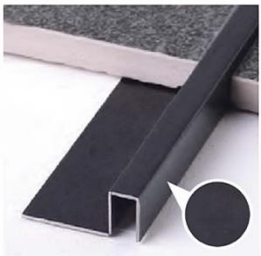

35: Rose Gold Mirror

3B: Rose Gold Hairline

45: Black Mirror

2B: Champagne Gold Hairline

4B: Black Hairline

 **ARIES IMEX TRADING INC.** It is an innovative enterprise integrating the production and sales of stainless steel raw materials, color decorative stainless steel sheets and stainless steel decorative trims. The stainless steel decorative trims are exported to overseas markets and are popular among dealers, agents and users at home and abroad.

Decorative Profiles
For floor or wall decoration.

HW-SUP03

Stainless Steel 304/316 304/316

ART.	Height (mm)	Length (mm)	Thickness (mm)	Color	Size (mm)
HW-SUP03	10	2440	0.8	15: Silver Mirror 18: Silver Hairline 25: Champagne Gold Mirror 28: Champagne Gold Hairline 35: Rose Gold Mirror 38: Rose Gold Hairline 45: Black Mirror 48: Black Hairline	10*3*10