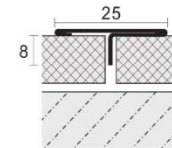

Stainless Steel 304/316 304/316

ART.	Height (mm)	Length (mm)	Thickness (mm)	Color	Size (mm)
HW-ST015-8H	8	2440	0.8	15: Silver Mirror 18: Silver Hairline 25: Champagne Gold Mirror 28: Champagne Gold Hairline 35: Rose Gold Mirror 38: Rose Gold Hairline 45: Black Mirror 48: Black Hairline	25*8

HW-ST154