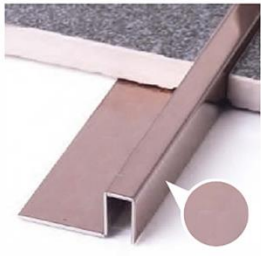

ARIES IMEX TRADING INC

**STAINLESS STEEL DECORATIVE
PROFILES & TRIMS**

WALL TRIMS

BASE BOARD

CORNER TRIMS

15: Silver Mirror

1B: Silver Hairline

25: Champagne Gold Mirror

35: Rose Gold Mirror

3B: Rose Gold Hairline

45: Black Mirror

2B: Champagne Gold Hairline

4B: Black Hairline

 **ARIES IMEX TRADING INC.** It is an innovative enterprise integrating the production and sales of stainless steel raw materials, color decorative stainless steel sheets and stainless steel decorative trims. The stainless steel decorative trims are exported to overseas markets and are popular among dealers, agents and users at home and abroad.