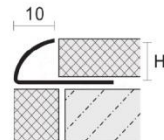

Tile Edging Profiles

For floor or wall edges decorative or protection.

HW-SR029

Stainless Steel 304/316 304/316

ART.	Height (mm)	Length (mm)	Thickness (mm)	Color	Size (mm)
HW-SR029-8H	8	2440	0.8	1S: Silver Mirror 1B: Silver Hairline 2S: Champagne Gold Mirror 2B: Champagne Gold Hairline	10*8
HW-SR029-10H	10	2440	0.8	3S: Rose Gold Mirror 3B: Rose Gold Hairline	10*10
HW-SR029-12H	12	2440	0.8	4S: Black Mirror 4B: Black Hairline	10*12