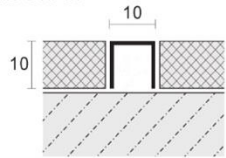

Decorative Profiles
For floor or wall decoration.

HW-SUP03

Stainless Steel 304/316 304/316

ART.	Height (mm)	Length (mm)	Thickness (mm)	Color	Size (mm)
HW-SUP03	10	2440	0.8	15: Silver Mirror 18: Silver Hairline 25: Champagne Gold Mirror 28: Champagne Gold Hairline 35: Rose Gold Mirror 38: Rose Gold Hairline 45: Black Mirror 48: Black Hairline	10*3*10

Decorative Profiles
For floor or wall decoration.

HW-SUP08

Stainless Steel 304/316 304/316

ART.	Height (mm)	Length (mm)	Thickness (mm)	Color	Size (mm)
HW-SUP08	10	2440	0.8	15: Silver Mirror 18: Silver Hairline 25: Champagne Gold Mirror 28: Champagne Gold Hairline 35: Rose Gold Mirror 38: Rose Gold Hairline 45: Black Mirror 48: Black Hairline	10*8*10

HW-SUP05

Stainless Steel 304/316 304/316

ART.	Height (mm)	Length (mm)	Thickness (mm)	Color	Size (mm)
HW-SUP05	10	2440	0.8	15: Silver Mirror 18: Silver Hairline 25: Champagne Gold Mirror 28: Champagne Gold Hairline 35: Rose Gold Mirror 38: Rose Gold Hairline 45: Black Mirror 48: Black Hairline	10*5*10

Decorative Profiles
For floor or wall decoration.

HW-SUP10

HW-SUP15

HW-SUP20

Stainless Steel 304/316 304/316

ART.	Width (mm)	Length (mm)	Thickness (mm)	Color	Size (mm)
HW-SUP10	10	2440	0.8	1S: Silver Mirror 1B: Silver Hairline	10*10*10
HW-SUP15	15	2440	0.8	2S: Champagne Gold Mirror 2B: Champagne Gold Hairline	10*15*10
HW-SUP20	20	2440	0.8	3S: Rose Gold Mirror 3B: Rose Gold Hairline 4S: Black Mirror 4B: Black Hairline	10*20*10