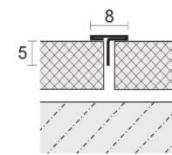

Decorative Profiles
For floor or wall decoration.

HW-SB030

Stainless Steel 304/316 304/316

ART.	Height (mm)	Length (mm)	Thickness (mm)	Color	Size (mm)
HW-SB030-8H	8	2440	0.8	15: Silver Mirror 18: Silver Hairline 25: Champagne Gold Mirror 28: Champagne Gold Hairline 35: Rose Gold Mirror 38: Rose Gold Hairline 45: Black Mirror 48: Black Hairline	8*8*8
HW-SB030-10H	10	2440	0.8		10*8*10
HW-SB030-12H	12	2440	0.8		12*8*12

Decorative Profiles
For floor or wall decoration.

HW-STP145-6W

Stainless Steel 304/316 304/316

ART.	Height (mm)	Length (mm)	Thickness (mm)	Color	Size (mm)
HW-STP145-6W	6	2440	0.8	15: Silver Mirror 18: Silver Hairline 25: Champagne Gold Mirror 28: Champagne Gold Hairline 35: Rose Gold Mirror 38: Rose Gold Hairline 45: Black Mirror 48: Black Hairline	3*6*3*6

HW-SBP148

Stainless Steel 304/316 304/316

ART.	Height (mm)	Length (mm)	Thickness (mm)	Color	Size (mm)
HW-SBP148-8H	8	2440	0.8	15: Silver Mirror 18: Silver Hairline 25: Champagne Gold Mirror 28: Champagne Gold Hairline 35: Rose Gold Mirror 38: Rose Gold Hairline 45: Black Mirror 48: Black Hairline	8*5*8
HW-SBP148-10H	10	2440	0.8		10*5*10
HW-SBP148-12H	12	2440	0.8		12*5*12