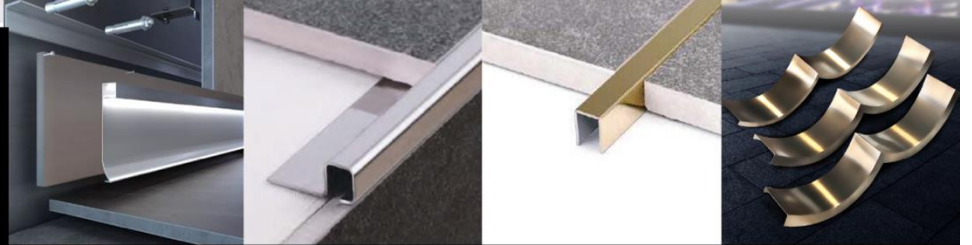

ARIES IMEX TRADING INC

**STAINLESS STEEL DECORATIVE
PROFILES & TRIMS**

WALL TRIMS

BASE BOARD

CORNER TRIMS

15: Silver Mirror

1B: Silver Hairline

25: Champagne Gold Mirror