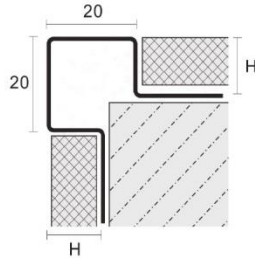

Corner Protection Profiles

For wall corner covers.

HW-SB048

Stainless Steel 304/316 304/316

ART.	Height (mm)	Length (mm)	Thickness (mm)	Color	Size (mm)
HW-SB048-8H	8	2440	0.8	1S: Silver Mirror 1B: Silver Hairline	8*20*8
HW-SB048-10H	10	2440	0.8	2S: Champagne Gold Mirror 2B: Champagne Gold Hairline 3S: Rose Gold Mirror 3B: Rose Gold Hairline	10*20*10
HW-SB048-12.5H	12.5	2440	0.8	4S: Black Mirror 4B: Black Hairline	12*20*12