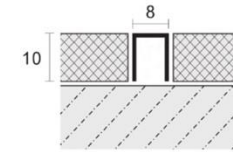

Decorative Profiles
For floor or wall decoration.

HW-SUP03

Stainless Steel 304/316 304/316

ART.	Height (mm)	Length (mm)	Thickness (mm)	Color	Size (mm)
HW-SUP03	10	2440	0.8	15: Silver Mirror 18: Silver Hairline 25: Champagne Gold Mirror 28: Champagne Gold Hairline 35: Rose Gold Mirror 38: Rose Gold Hairline 45: Black Mirror 48: Black Hairline	10*3*10

Decorative Profiles
For floor or wall decoration.

HW-SUP08

Stainless Steel 304/316 304/316

ART.	Height (mm)	Length (mm)	Thickness (mm)	Color	Size (mm)
HW-SUP08	10	2440	0.8	15: Silver Mirror 18: Silver Hairline 25: Champagne Gold Mirror 28: Champagne Gold Hairline 35: Rose Gold Mirror 38: Rose Gold Hairline 45: Black Mirror 48: Black Hairline	10*8*10

HW-SUP05

Stainless Steel 304/316 304/316

ART.	Height (mm)	Length (mm)	Thickness (mm)	Color	Size (mm)
HW-SUP05	10	2440	0.8	15: Silver Mirror 18: Silver Hairline 25: Champagne Gold Mirror 28: Champagne Gold Hairline 35: Rose Gold Mirror 38: Rose Gold Hairline 45: Black Mirror 48: Black Hairline	10*5*10

Decorative Profiles
For floor or wall decoration.

HW-SUP10

HW-SUP15

HW-SUP20

Stainless Steel 304/316 304/316

ART.	Width (mm)	Length (mm)	Thickness (mm)	Color	Size (mm)
HW-SUP10	10	2440	0.8	1S: Silver Mirror 1B: Silver Hairline	10*10*10
HW-SUP15	15	2440	0.8	2S: Champagne Gold Mirror 2B: Champagne Gold Hairline	10*15*10
HW-SUP20	20	2440	0.8	3S: Rose Gold Mirror 3B: Rose Gold Hairline 4S: Black Mirror 4B: Black Hairline	10*20*10