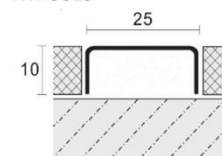

Decorative Profiles
For floor or wall decoration.

HW-SUP10

HW-SUP15

HW-SUP20

Stainless Steel 304/316 304/316

ART.	Width (mm)	Length (mm)	Thickness (mm)	Color	Size (mm)
HW-SUP10	10	2440	0.8	1S: Silver Mirror 1B: Silver Hairline	10*10*10
HW-SUP15	15	2440	0.8	2S: Champagne Gold Mirror 2B: Champagne Gold Hairline	10*15*10
HW-SUP20	20	2440	0.8	3S: Rose Gold Mirror 3B: Rose Gold Hairline 4S: Black Mirror 4B: Black Hairline	10*20*10

HW-SUP25

HW-SUP30

Stainless Steel 304/316 304/316

ART.	Width (mm)	Length (mm)	Thickness (mm)	Color	Size (mm)
HW-SUP25	25	2440	0.8	1S: Silver Mirror 1B: Silver Hairline 2S: Champagne Gold Mirror 2B: Champagne Gold Hairline	10*25*10
HW-SUP30	30	2440	0.8	3S: Rose Gold Mirror 3B: Rose Gold Hairline 4S: Black Mirror 4B: Black Hairline	10*30*10

Decorative Profiles
For floor or wall decoration.

HW-SU10

HW-SU15

Stainless Steel 304/316 304/316

ART.	Width (mm)	Length (mm)	Thickness (mm)	Color	Size (mm)
HW-SU10	10	2440	0.8	1S: Silver Mirror 1B: Silver Hairline 2S: Champagne Gold Mirror 2B: Champagne Gold Hairline	10*10*10
HW-SU15	15	2440	0.8	3S: Rose Gold Mirror 3B: Rose Gold Hairline 4S: Black Mirror 4B: Black Hairline	10*15*10

HW-SU25

HW-SU30

Stainless Steel 304/316 304/316

ART.	Width (mm)	Length (mm)	Thickness (mm)	Color	Size (mm)
HW-SU25	25	2440	0.8	1S: Silver Mirror 1B: Silver Hairline 2S: Champagne Gold Mirror 2B: Champagne Gold Hairline	10*25*10
HW-SU30	30	2440	0.8	3S: Rose Gold Mirror 3B: Rose Gold Hairline 4S: Black Mirror 4B: Black Hairline	10*30*10