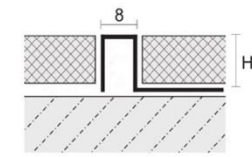

Tile Edging Profiles

For floor or wall edges decorative or protection.

HW-SBP017