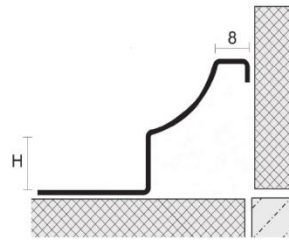

Cover-shaped Profiles

For wall / floor connections

HW-SY045

Stainless Steel 304/316 304/316

ART.	Height (mm)	Length (mm)	Thickness (mm)	Color	Size (mm)
HW-SY045-10H	10	2440	0.8	15: Silver Mirror 18: Silver Hairline 25: Champagne Gold Mirror 28: Champagne Gold Hairline 35: Rose Gold Mirror 38: Rose Gold Hairline 45: Black Mirror 48: Black Hairline	
HW-SY045-12H	12	2440	0.8		
HW-SY045-14H	14	2440	0.8