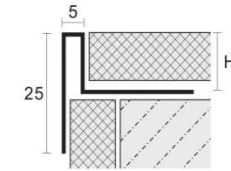

Glass Holder Profiles