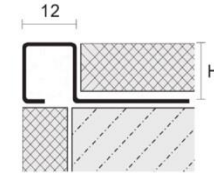

Decorative Profiles
For floor or wall decoration.

HW-SUP10

HW-SUP15

HW-SUP20

Stainless Steel 304/316 304/316

ART.	Width (mm)	Length (mm)	Thickness (mm)	Color	Size (mm)
HW-SUP10	10	2440	0.8	1S: Silver Mirror 1B: Silver Hairline	10*10*10
HW-SUP15	15	2440	0.8	2S: Champagne Gold Mirror 2B: Champagne Gold Hairline	10*15*10
HW-SUP20	20	2440	0.8	3S: Rose Gold Mirror 3B: Rose Gold Hairline 4S: Black Mirror 4B: Black Hairline	10*20*10

Tile Edging Profiles

For floor or wall edges decorative or protection.

HW-SB013

Stainless Steel 304/316 304/316

ART.	Height (mm)	Length (mm)	Thickness (mm)	Color	Size (mm)
HW-SB013-8H	8	2440	0.8	1S: Silver Mirror 1B: Silver Hairline 2S: Champagne Gold Mirror 2B: Champagne Gold Hairline	8*8
HW-SB013-10H	10	2440	0.8	3S: Rose Gold Mirror 3B: Rose Gold Hairline 4S: Black Mirror 4B: Black Hairline	8*10
HW-SB013-12H	12	2440	0.8		8*12

Tile Edging Profiles

For floor or wall edges decorative or protection.

HW-SB014

Stainless Steel 304/316 304/316

ART.	Height (mm)	Length (mm)	Thickness (mm)	Color	Size (mm)
HW-SB014-8H	8	2440	0.8	1S: Silver Mirror 1B: Silver Hairline 2S: Champagne Gold Mirror 2B: Champagne Gold Hairline	8*12
HW-SB014-10H	10	2440	0.8	3S: Rose Gold Mirror 3B: Rose Gold Hairline 4S: Black Mirror 4B: Black Hairline	10*12
HW-SB014-12H	12	2440	0.8		12*12