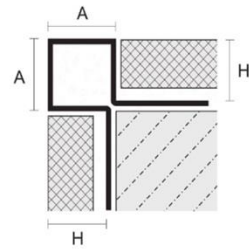

Stainless Steel 304/316 304/316

ART.	Height (mm)	Length (mm)	Thickness (mm)	Color	Size (mm)
HW-SBP110-10H	10	2440	0.8	15: Silver Mirror 18: Silver Hairline 25: Champagne Gold Mirror	10*10*10
HW-SBP110-12H	12	2440	0.8	28: Champagne Gold Hairline 35: Rose Gold Mirror 38: Rose Gold Hairline	12*12*12
HW-SBP110-14H	14	2440	0.8	45: Black Mirror 48: Black Hairline	14*14*14

HW-SBP020