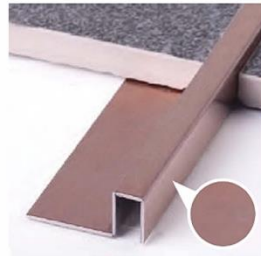

3B: Rose Gold Hairline