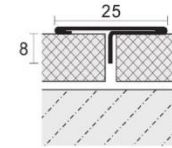

Transition Profiles
For floor or wall decoration.

HW-ST015