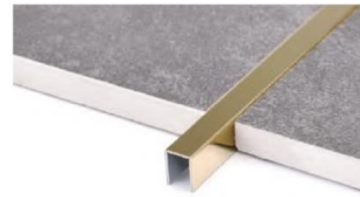

Decorative Profiles
For floor or wall decoration.

HW-SUP08