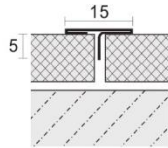

Transition Profiles
For floor or wall decoration.

Stainless Steel 304/316 304/316

ART.	Height (mm)	Length (mm)	Thickness (mm)	Color	Size (mm)
HW-STP145-10W	10	2440	0.8	15: Silver Mirror 18: Silver Hairline	3*10*3*5
HW-STP145-15W	15	2440	0.8	25: Champagne Gold Mirror 28: Champagne Gold Hairline	3*15*3*5
HW-STP145-20W	20	2440	0.8	35: Rose Gold Mirror 38: Rose Gold Hairline	3*20*3*5

Transition Profiles
For floor or wall decoration.

Stainless Steel 304/316 304/316

ART.	Height (mm)	Length (mm)	Thickness (mm)	Color	Size (mm)
HW-ST015-8H	8	2440	0.8	15: Silver Mirror 18: Silver Hairline 25: Champagne Gold Mirror 28: Champagne Gold Hairline 35: Rose Gold Mirror 38: Rose Gold Hairline 45: Black Mirror 48: Black Hairline	25*8

Stainless Steel 304/316 304/316

ART.	Height (mm)	Length (mm)	Thickness (mm)	Color	Size (mm)
HW-ST154	8	2440	0.8	15: Silver Mirror 18: Silver Hairline 25: Champagne Gold Mirror 28: Champagne Gold Hairline 35: Rose Gold Mirror 38: Rose Gold Hairline 45: Black Mirror 48: Black Hairline	25*8