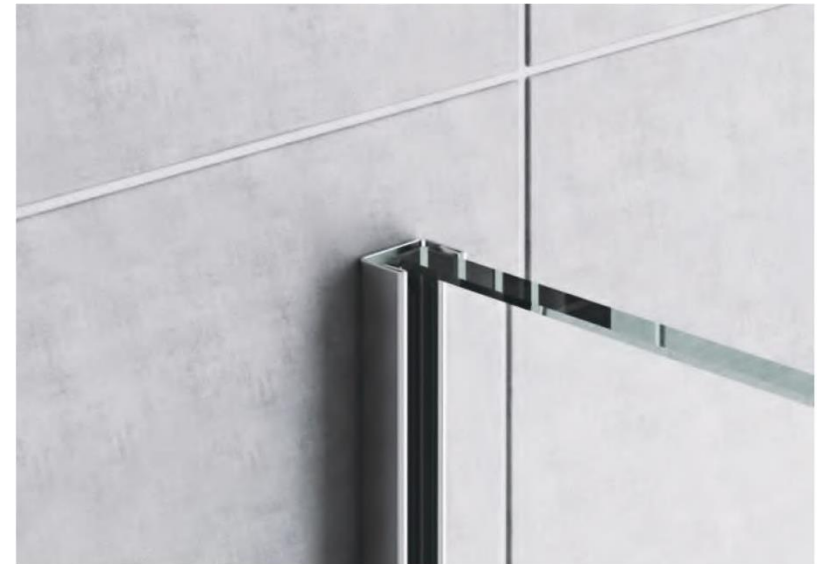

Corner Protection Profiles

For wall corner covers.

Glass Holder Profiles

Stainless Steel 304/316 304/316

ART.	Height (mm)	Length (mm)	Thickness (mm)	Color	Size (mm)
HW-SLP175	12	2440	0.8	1S: Silver Mirror 1B: Silver Hairline 2S: Champagne Gold Mirror 2B: Champagne Gold Hairline 3S: Rose Gold Mirror 3B: Rose Gold Hairline 4S: Black Mirror 4B: Black Hairline	25*5*12

Stainless Steel 304/316 304/316

ART.	Height (mm)	Length (mm)	Thickness (mm)	Color	Size (mm)
HW-SAP171	19	2440	0.8	1S: Silver Mirror 1B: Silver Hairline 2S: Champagne Gold Mirror 2B: Champagne Gold Hairline 3S: Rose Gold Mirror 3B: Rose Gold Hairline 4S: Black Mirror 4B: Black Hairline	5*19*19*5