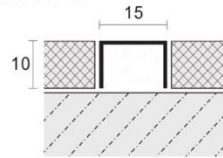

Decorative Profiles
For floor or wall decoration.

HW-SUP03

Stainless Steel 304/316 304/316

ART.	Height (mm)	Length (mm)	Thickness (mm)	Color	Size (mm)
HW-SUP03	10	2440	0.8	15: Silver Mirror 18: Silver Hairline 25: Champagne Gold Mirror 28: Champagne Gold Hairline 35: Rose Gold Mirror 38: Rose Gold Hairline 45: Black Mirror 48: Black Hairline	10*3*10

Decorative Profiles
For floor or wall decoration.

HW-SUP08

Stainless Steel 304/316 304/316

ART.	Height (mm)	Length (mm)	Thickness (mm)	Color	Size (mm)
HW-SUP08	10	2440	0.8	15: Silver Mirror 18: Silver Hairline 25: Champagne Gold Mirror 28: Champagne Gold Hairline 35: Rose Gold Mirror 38: Rose Gold Hairline 45: Black Mirror 48: Black Hairline	10*8*10

HW-SUP05

Stainless Steel 304/316 304/316

ART.	Height (mm)	Length (mm)	Thickness (mm)	Color	Size (mm)
HW-SUP05	10	2440	0.8	15: Silver Mirror 18: Silver Hairline 25: Champagne Gold Mirror 28: Champagne Gold Hairline 35: Rose Gold Mirror 38: Rose Gold Hairline 45: Black Mirror 48: Black Hairline	10*5*10

Decorative Profiles
For floor or wall decoration.

HW-SUP10

HW-SUP15

HW-SUP20

Stainless Steel 304/316 304/316

ART.	Width (mm)	Length (mm)	Thickness (mm)	Color	Size (mm)
HW-SUP10	10	2440	0.8	1S: Silver Mirror 1B: Silver Hairline	10*10*10
HW-SUP15	15	2440	0.8	2S: Champagne Gold Mirror 2B: Champagne Gold Hairline	10*15*10
HW-SUP20	20	2440	0.8	3S: Rose Gold Mirror 3B: Rose Gold Hairline 4S: Black Mirror 4B: Black Hairline	10*20*10