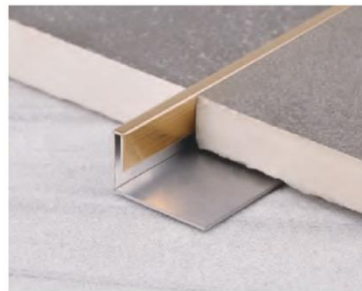

Tile Edging Profiles

For floor or wall edges decorative or protection.

HW-SBP024

Stainless Steel 304/316 304/316

ART.	Height (mm)	Length (mm)	Thickness (mm)	Color	Size (mm)
HW-SBP024-8H	8	2440	0.8	15: Silver Mirror 18: Silver Hairline 25: Champagne Gold Mirror 28: Champagne Gold Hairline	8*8
HW-SBP024-10H	10	2440	0.8	35: Rose Gold Mirror 38: Rose Gold Hairline	8*10
HW-SBP024-12H	12	2440	0.8	45: Black Mirror 48: Black Hairline	8*12