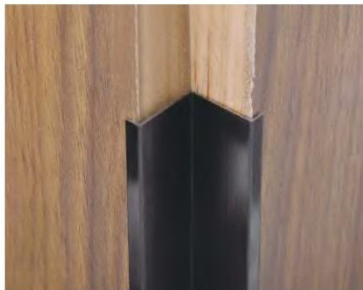

Corner Protection Profiles

For wall corner covers.

Glass Holder Profiles

HW-SLP175

Stainless Steel 304/316 304/316

ART.	Height (mm)	Length (mm)	Thickness (mm)	Color	Size (mm)
HW-SLP175	12	2440	0.8	1S: Silver Mirror 1B: Silver Hairline 2S: Champagne Gold Mirror 2B: Champagne Gold Hairline 3S: Rose Gold Mirror 3B: Rose Gold Hairline 4S: Black Mirror 4B: Black Hairline	25*5*12