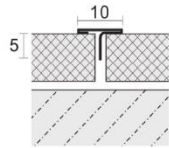

Transition Profiles
For floor or wall decoration.

Stainless Steel 304/316 304/316

ART.	Height (mm)	Length (mm)	Thickness (mm)	Color	Size (mm)
HW-STP145-10W	10	2440	0.8	15: Silver Mirror 18: Silver Hairline	3*10*3*5
HW-STP145-15W	15	2440	0.8	25: Champagne Gold Mirror 28: Champagne Gold Hairline	3*15*3*5
HW-STP145-20W	20	2440	0.8	35: Rose Gold Mirror 38: Rose Gold Hairline	3*20*3*5

Transition Profiles
For floor or wall decoration.

Stainless Steel 304/316 304/316

ART.	Height (mm)	Length (mm)	Thickness (mm)	Color	Size (mm)
HW-ST015-8H	8	2440	0.8	15: Silver Mirror 18: Silver Hairline 25: Champagne Gold Mirror 28: Champagne Gold Hairline 35: Rose Gold Mirror 38: Rose Gold Hairline 45: Black Mirror 48: Black Hairline	25*8

Stainless Steel 304/316 304/316

ART.	Height (mm)	Length (mm)	Thickness (mm)	Color	Size (mm)
HW-ST154	8	2440	0.8	15: Silver Mirror 18: Silver Hairline 25: Champagne Gold Mirror 28: Champagne Gold Hairline 35: Rose Gold Mirror 38: Rose Gold Hairline 45: Black Mirror 48: Black Hairline	25*8