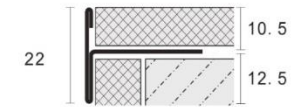

Corner Protection Profiles

For wall corner covers.

HW-SB048

Stainless Steel 304/316 304/316

ART.	Height (mm)	Length (mm)	Thickness (mm)	Color	Size (mm)
HW-SB048-8H	8	2440	0.8	1S: Silver Mirror 1B: Silver Hairline	8*20*8
HW-SB048-10H	10	2440	0.8	2S: Champagne Gold Mirror 2B: Champagne Gold Hairline 3S: Rose Gold Mirror 3B: Rose Gold Hairline	10*20*10
HW-SB048-12.5H	12.5	2440	0.8	4S: Black Mirror 4B: Black Hairline	12*20*12

Tile Edging Profiles

For floor or wall edges decorative or protection.

HW-SL005

Stainless Steel 304/316 304/316

ART.	Height (mm)	Length (mm)	Thickness (mm)	Color	Size (mm)
HW-SL005-6H	6	2440	0.8	1S: Silver Mirror 1B: Silver Hairline	6*12
HW-SL005-8H	8	2440	0.8	2S: Champagne Gold Mirror 2B: Champagne Gold Hairline 3S: Rose Gold Mirror	8*12
HW-SL005-10H	10	2440	0.8	3B: Rose Gold Hairline 4S: Black Mirror 4B: Black Hairline	10*12

HW-SBP163

Stainless Steel 304/316 304/316

ART.	Height (mm)	Length (mm)	Thickness (mm)	Color	Size (mm)
HW-SBP163-12H	12	2440	0.8	1S: Silver Mirror 1B: Silver Hairline	3*12
HW-SBP163-14.5H	14	2440	0.8	2S: Champagne Gold Mirror 2B: Champagne Gold Hairline 3S: Rose Gold Mirror 3B: Rose Gold Hairline	3*14
HW-SBP163-17H	17	2440	0.8	4S: Black Mirror 4B: Black Hairline	3*17