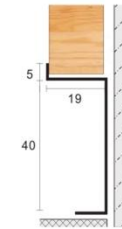

Skirting Profiles

Skirting Profiles

HW-SJP60

Stainless Steel 304/316 304/316

ART.	Height (mm)	Length (mm)	Thickness (mm)	Color	Size (mm)
HW-SJP60	80	2440	0.8	15: Silver Mirror 18: Silver Hairline 25: Champagne Gold Mirror 28: Champagne Gold Hairline 35: Rose Gold Mirror 38: Rose Gold Hairline 45: Black Mirror 48: Black Hairline	10*40*10