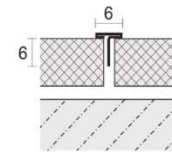

Decorative Profiles
For floor or wall decoration.

HW-STP145-6W

Stainless Steel 304/316 304/316

ART.	Height (mm)	Length (mm)	Thickness (mm)	Color	Size (mm)
HW-STP145-6W	6	2440	0.8	15: Silver Mirror 18: Silver Hairline 25: Champagne Gold Mirror 28: Champagne Gold Hairline 35: Rose Gold Mirror 38: Rose Gold Hairline 45: Black Mirror 48: Black Hairline	3*6*3*6