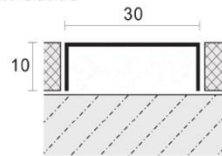

Decorative Profiles
For floor or wall decoration.

HW-SUP08

Stainless Steel 304/316 304/316

ART.	Height (mm)	Length (mm)	Thickness (mm)	Color	Size (mm)
HW-SUP08	10	2440	0.8	15: Silver Mirror 18: Silver Hairline 25: Champagne Gold Mirror 28: Champagne Gold Hairline 35: Rose Gold Mirror 38: Rose Gold Hairline 45: Black Mirror 48: Black Hairline	10*8*10

HW-SUP05

Stainless Steel 304/316 304/316

ART.	Height (mm)	Length (mm)	Thickness (mm)	Color	Size (mm)
HW-SUP05	10	2440	0.8	15: Silver Mirror 18: Silver Hairline 25: Champagne Gold Mirror 28: Champagne Gold Hairline 35: Rose Gold Mirror 38: Rose Gold Hairline 45: Black Mirror 48: Black Hairline	10*5*10

Decorative Profiles
For floor or wall decoration.

HW-SUP10

HW-SUP15

HW-SUP20

Stainless Steel 304/316 304/316

ART.	Width (mm)	Length (mm)	Thickness (mm)	Color	Size (mm)
HW-SUP10	10	2440	0.8	1S: Silver Mirror 1B: Silver Hairline	10*10*10
HW-SUP15	15	2440	0.8	2S: Champagne Gold Mirror 2B: Champagne Gold Hairline	10*15*10
HW-SUP20	20	2440	0.8	3S: Rose Gold Mirror 3B: Rose Gold Hairline 4S: Black Mirror 4B: Black Hairline	10*20*10

HW-SUP25

HW-SUP30

Stainless Steel 304/316 304/316

ART.	Width (mm)	Length (mm)	Thickness (mm)	Color	Size (mm)
HW-SUP25	25	2440	0.8	1S: Silver Mirror 1B: Silver Hairline 2S: Champagne Gold Mirror 2B: Champagne Gold Hairline	10*25*10
HW-SUP30	30	2440	0.8	3S: Rose Gold Mirror 3B: Rose Gold Hairline 4S: Black Mirror 4B: Black Hairline	10*30*10