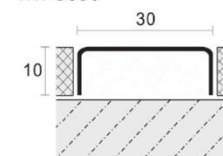

Decorative Profiles
For floor or wall decoration.

HW-SUP10

HW-SUP15

HW-SUP20

Stainless Steel 304/316 304/316

ART.	Width (mm)	Length (mm)	Thickness (mm)	Color	Size (mm)
HW-SUP10	10	2440	0.8	1S: Silver Mirror 1B: Silver Hairline	10*10*10
HW-SUP15	15	2440	0.8	2S: Champagne Gold Mirror 2B: Champagne Gold Hairline	10*15*10
HW-SUP20	20	2440	0.8	3S: Rose Gold Mirror 3B: Rose Gold Hairline 4S: Black Mirror 4B: Black Hairline	10*20*10

HW-SUP25

HW-SUP30

Stainless Steel 304/316 304/316

ART.	Width (mm)	Length (mm)	Thickness (mm)	Color	Size (mm)
HW-SUP25	25	2440	0.8	1S: Silver Mirror 1B: Silver Hairline 2S: Champagne Gold Mirror 2B: Champagne Gold Hairline	10*25*10
HW-SUP30	30	2440	0.8	3S: Rose Gold Mirror 3B: Rose Gold Hairline 4S: Black Mirror 4B: Black Hairline	10*30*10

Decorative Profiles
For floor or wall decoration.

HW-SU10

HW-SU15

Stainless Steel 304/316 304/316

ART.	Width (mm)	Length (mm)	Thickness (mm)	Color	Size (mm)
HW-SU10	10	2440	0.8	1S: Silver Mirror 1B: Silver Hairline 2S: Champagne Gold Mirror 2B: Champagne Gold Hairline	10*10*10
HW-SU15	15	2440	0.8	3S: Rose Gold Mirror 3B: Rose Gold Hairline 4S: Black Mirror 4B: Black Hairline	10*15*10

HW-SU25

HW-SU30

Stainless Steel 304/316 304/316

ART.	Width (mm)	Length (mm)	Thickness (mm)	Color	Size (mm)
HW-SU25	25	2440	0.8	1S: Silver Mirror 1B: Silver Hairline 2S: Champagne Gold Mirror 2B: Champagne Gold Hairline	10*25*10
HW-SU30	30	2440	0.8	3S: Rose Gold Mirror 3B: Rose Gold Hairline 4S: Black Mirror 4B: Black Hairline	10*30*10