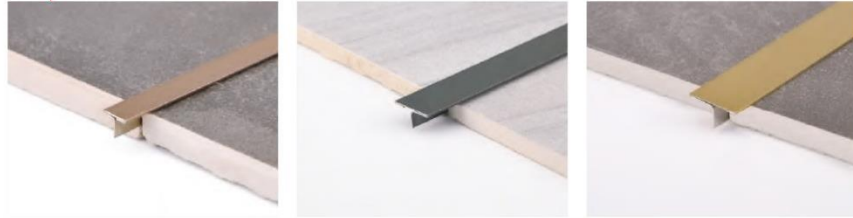

Transition Profiles
For floor or wall decoration.

HW-STP145-10W

HW-STP145-15W

HW-STP145-20W

Stainless Steel 304/316 304/316

ART.	Height (mm)	Length (mm)	Thickness (mm)	Color	Size (mm)
HW-STP145-10W	10	2440	0.8	15: Silver Mirror 18: Silver Hairline	3*10*3*5
HW-STP145-15W	15	2440	0.8	25: Champagne Gold Mirror 28: Champagne Gold Hairline	3*15*3*5
HW-STP145-20W	20	2440	0.8	35: Rose Gold Mirror 38: Rose Gold Hairline	3*20*3*5