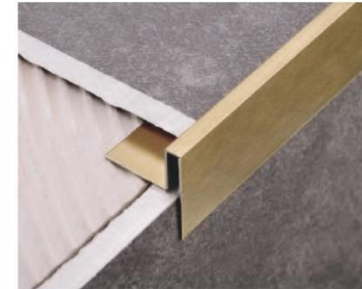

Corner Protection Profiles

For wall corner covers.

Glass Holder Profiles

HW-SLP175

Stainless Steel 304/316 304/316

ART.	Height (mm)	Length (mm)	Thickness (mm)	Color	Size (mm)
HW-SLP175	12	2440	0.8	1S: Silver Mirror 1B: Silver Hairline 2S: Champagne Gold Mirror 2B: Champagne Gold Hairline 3S: Rose Gold Mirror 3B: Rose Gold Hairline 4S: Black Mirror 4B: Black Hairline	25*5*12