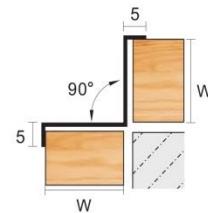

Corner Protection Profiles

For wall corner covers.

Glass Holder Profiles

HW-SLP175

Stainless Steel 304/316 304/316

ART.	Height (mm)	Length (mm)	Thickness (mm)	Color	Size (mm)
HW-SLP175	12	2440	0.8	1S: Silver Mirror 1B: Silver Hairline 2S: Champagne Gold Mirror 2B: Champagne Gold Hairline 3S: Rose Gold Mirror 3B: Rose Gold Hairline 4S: Black Mirror 4B: Black Hairline	25*5*12