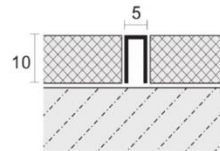

Decorative Profiles
For floor or wall decoration.

HW-SUP03

Stainless Steel 304/316 304/316

ART.	Height (mm)	Length (mm)	Thickness (mm)	Color	Size (mm)
HW-SUP03	10	2440	0.8	15: Silver Mirror 18: Silver Hairline 25: Champagne Gold Mirror 28: Champagne Gold Hairline 35: Rose Gold Mirror 38: Rose Gold Hairline 45: Black Mirror 48: Black Hairline	10*3*10

Decorative Profiles
For floor or wall decoration.

HW-SUP08

Stainless Steel 304/316 304/316

ART.	Height (mm)	Length (mm)	Thickness (mm)	Color	Size (mm)
HW-SUP08	10	2440	0.8	15: Silver Mirror 18: Silver Hairline 25: Champagne Gold Mirror 28: Champagne Gold Hairline 35: Rose Gold Mirror 38: Rose Gold Hairline 45: Black Mirror 48: Black Hairline	10*8*10

Decorative Profiles
For floor or wall decoration.

HW-SUP10

HW-SUP15

HW-SUP20

Stainless Steel 304/316 304/316

ART.	Width (mm)	Length (mm)	Thickness (mm)	Color	Size (mm)
HW-SUP10	10	2440	0.8	1S: Silver Mirror 1B: Silver Hairline	10*10*10
HW-SUP15	15	2440	0.8	2S: Champagne Gold Mirror 2B: Champagne Gold Hairline	10*15*10
HW-SUP20	20	2440	0.8	3S: Rose Gold Mirror 3B: Rose Gold Hairline 4S: Black Mirror 4B: Black Hairline	10*20*10