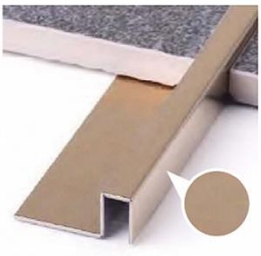

2B: Champagne Gold Hairline