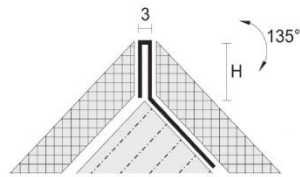

Corner Protection Profiles

For wall corner covers.

HW-SB048

Stainless Steel 304/316 304/316

ART.	Height (mm)	Length (mm)	Thickness (mm)	Color	Size (mm)
HW-SB048-8H	8	2440	0.8	1S: Silver Mirror 1B: Silver Hairline	8*20*8
HW-SB048-10H	10	2440	0.8	2S: Champagne Gold Mirror 2B: Champagne Gold Hairline 3S: Rose Gold Mirror 3B: Rose Gold Hairline	10*20*10
HW-SB048-12.5H	12.5	2440	0.8	4S: Black Mirror 4B: Black Hairline	12*20*12

Tile Edging Profiles

For floor or wall edges decorative or protection.

HW-SL005

Stainless Steel 304/316 304/316

ART.	Height (mm)	Length (mm)	Thickness (mm)	Color	Size (mm)
HW-SL005-6H	6	2440	0.8	1S: Silver Mirror 1B: Silver Hairline	6*12
HW-SL005-8H	8	2440	0.8	2S: Champagne Gold Mirror 2B: Champagne Gold Hairline 3S: Rose Gold Mirror	8*12
HW-SL005-10H	10	2440	0.8	3B: Rose Gold Hairline 4S: Black Mirror 4B: Black Hairline	10*12

HW-SBP163

Stainless Steel 304/316 304/316

ART.	Height (mm)	Length (mm)	Thickness (mm)	Color	Size (mm)
HW-SBP163-12H	12	2440	0.8	1S: Silver Mirror 1B: Silver Hairline	3*12
HW-SBP163-14.5H	14	2440	0.8	2S: Champagne Gold Mirror 2B: Champagne Gold Hairline 3S: Rose Gold Mirror 3B: Rose Gold Hairline	3*14
HW-SBP163-17H	17	2440	0.8	4S: Black Mirror 4B: Black Hairline	3*17