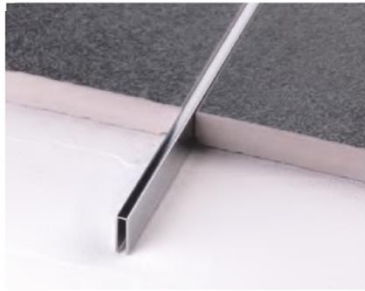

Decorative Profiles
For floor or wall decoration.

HW-SUP03