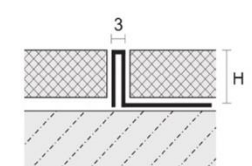

Tile Edging Profiles

For floor or wall edges decorative or protection.

HW-SBP017

Stainless Steel 304/316 304/316

ART.	Height (mm)	Length (mm)	Thickness (mm)	Color	Size (mm)
HW-SBP017-8H	8	2440	0.8	15: Silver Mirror 18: Silver Hairline 25: Champagne Gold Mirror	8*8
HW-SBP017-10H	10	2440	0.8	28: Champagne Gold Hairline 35: Rose Gold Mirror 38: Rose Gold Hairline	8*10
HW-SBP017-12H	12	2440	0.8	45: Black Mirror 48: Black Hairline	8*12