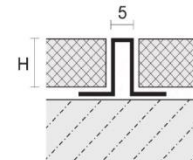

Decorative Profiles
For floor or wall decoration.

HW-SB030

Stainless Steel 304/316 304/316

ART.	Height (mm)	Length (mm)	Thickness (mm)	Color	Size (mm)
HW-SB030-8H	8	2440	0.8	15: Silver Mirror 18: Silver Hairline 25: Champagne Gold Mirror 28: Champagne Gold Hairline 35: Rose Gold Mirror 38: Rose Gold Hairline 45: Black Mirror 48: Black Hairline	8*8*8
HW-SB030-10H	10	2440	0.8		10*8*10
HW-SB030-12H	12	2440	0.8		12*8*12

Decorative Profiles
For floor or wall decoration.

HW-STP145-6W

Stainless Steel 304/316 304/316

ART.	Height (mm)	Length (mm)	Thickness (mm)	Color	Size (mm)
HW-STP145-6W	6	2440	0.8	15: Silver Mirror 18: Silver Hairline 25: Champagne Gold Mirror 28: Champagne Gold Hairline 35: Rose Gold Mirror 38: Rose Gold Hairline 45: Black Mirror 48: Black Hairline	3*6*3*6

HW-SBP148

Stainless Steel 304/316 304/316

ART.	Height (mm)	Length (mm)	Thickness (mm)	Color	Size (mm)
HW-SBP148-8H	8	2440	0.8	15: Silver Mirror 18: Silver Hairline 25: Champagne Gold Mirror 28: Champagne Gold Hairline 35: Rose Gold Mirror 38: Rose Gold Hairline 45: Black Mirror 48: Black Hairline	8*5*8
HW-SBP148-10H	10	2440	0.8		10*5*10
HW-SBP148-12H	12	2440	0.8		12*5*12