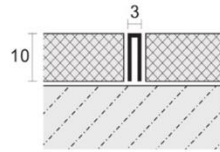

35: Rose Gold Mirror

3B: Rose Gold Hairline

45: Black Mirror

2B: Champagne Gold Hairline

4B: Black Hairline

 **ARIES IMEX TRADING INC.** It is an innovative enterprise integrating the production and sales of stainless steel raw materials, color decorative stainless steel sheets and stainless steel decorative trims. The stainless steel decorative trims are exported to overseas markets and are popular among dealers, agents and users at home and abroad.

Decorative Profiles
For floor or wall decoration.

HW-SUP03

Stainless Steel 304/316 304/316

ART.	Height (mm)	Length (mm)	Thickness (mm)	Color	Size (mm)
HW-SUP03	10	2440	0.8	15: Silver Mirror 18: Silver Hairline 25: Champagne Gold Mirror 28: Champagne Gold Hairline 35: Rose Gold Mirror 38: Rose Gold Hairline 45: Black Mirror 48: Black Hairline	10*3*10

Decorative Profiles
For floor or wall decoration.

HW-SUP08

Stainless Steel 304/316 304/316

ART.	Height (mm)	Length (mm)	Thickness (mm)	Color	Size (mm)
HW-SUP08	10	2440	0.8	15: Silver Mirror 18: Silver Hairline 25: Champagne Gold Mirror 28: Champagne Gold Hairline 35: Rose Gold Mirror 38: Rose Gold Hairline 45: Black Mirror 48: Black Hairline	10*8*10

Decorative Profiles
For floor or wall decoration.

HW-SUP10

HW-SUP15

HW-SUP20

Stainless Steel 304/316 304/316

ART.	Width (mm)	Length (mm)	Thickness (mm)	Color	Size (mm)
HW-SUP10	10	2440	0.8	1S: Silver Mirror 1B: Silver Hairline	10*10*10
HW-SUP15	15	2440	0.8	2S: Champagne Gold Mirror 2B: Champagne Gold Hairline	10*15*10
HW-SUP20	20	2440	0.8	3S: Rose Gold Mirror 3B: Rose Gold Hairline 4S: Black Mirror 4B: Black Hairline	10*20*10