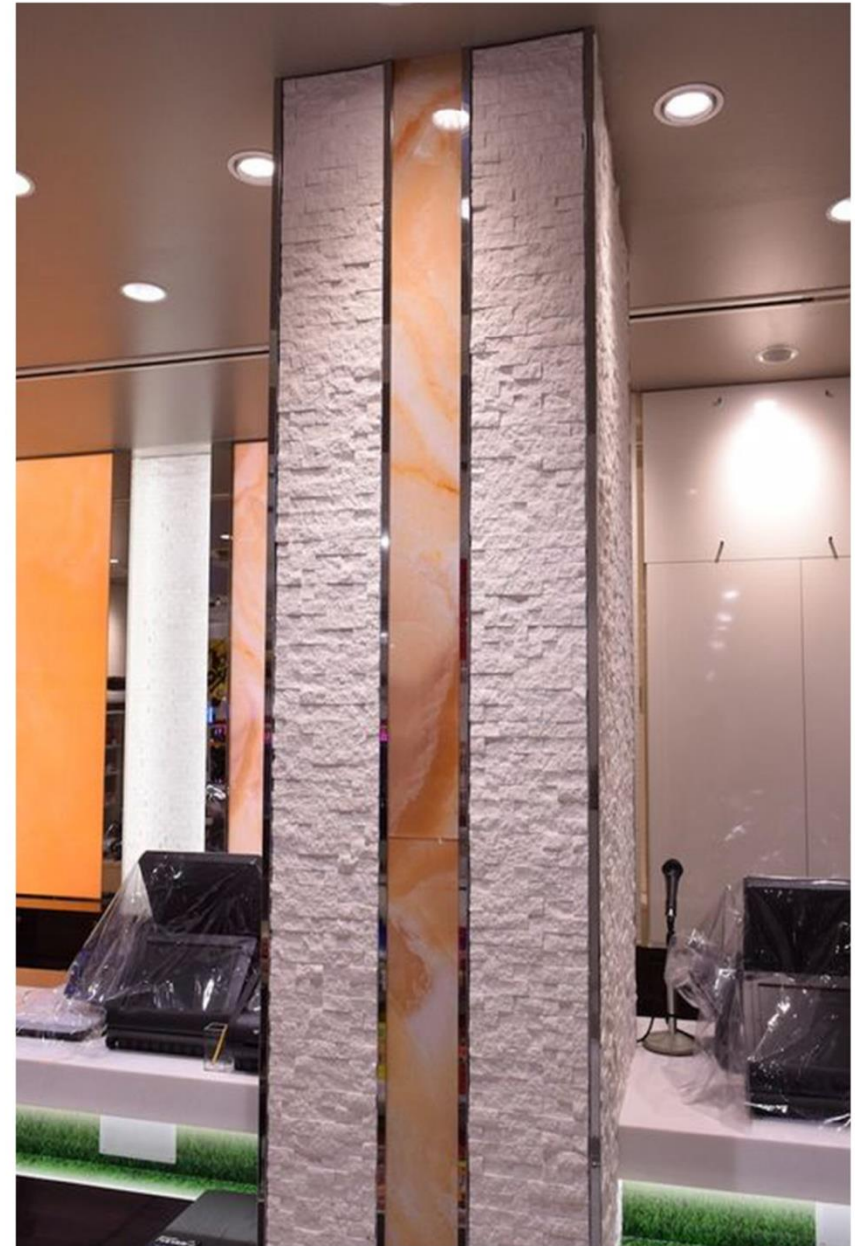

Stainless Steel 304/316 304/316

ART.	Height (mm)	Length (mm)	Thickness (mm)	Color	Size (mm)
HW-SBP020-10H	10	2440	0.8	15: Silver Mirror 18: Silver Hairline 25: Champagne Gold Mirror	10*10*10
HW-SBP020-12H	12	2440	0.8	28: Champagne Gold Hairline 35: Rose Gold Mirror 38: Rose Gold Hairline	12*12*12
HW-SBP020-14H	14	2440	0.8	45: Black Mirror 48: Black Hairline	14*14*14