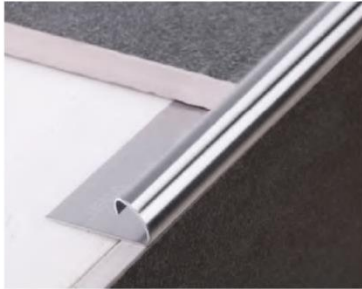

Tile Edging Profiles

For floor or wall edges decorative or protection.

HW-SR003