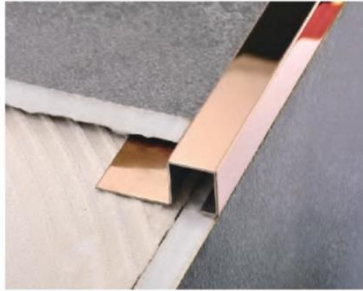

HW-SBP110

Stainless Steel 304/316 304/316

ART.	Height (mm)	Length (mm)	Thickness (mm)	Color	Size (mm)
HW-SBP110-10H	10	2440	0.8	15: Silver Mirror 18: Silver Hairline 25: Champagne Gold Mirror	10*10*10
HW-SBP110-12H	12	2440	0.8	28: Champagne Gold Hairline 35: Rose Gold Mirror 38: Rose Gold Hairline	12*12*12
HW-SBP110-14H	14	2440	0.8	45: Black Mirror 48: Black Hairline	14*14*14

Stainless Steel 304/316 304/316

ART.	Height (mm)	Length (mm)	Thickness (mm)	Color	Size (mm)
HW-SBP020-10H	10	2440	0.8	15: Silver Mirror 18: Silver Hairline 25: Champagne Gold Mirror	10*10*10
HW-SBP020-12H	12	2440	0.8	28: Champagne Gold Hairline 35: Rose Gold Mirror 38: Rose Gold Hairline	12*12*12
HW-SBP020-14H	14	2440	0.8	45: Black Mirror 48: Black Hairline	14*14*14