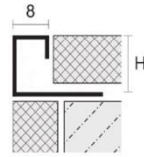

Decorative Profiles
For floor or wall decoration.

HW-SUP10

HW-SUP15

HW-SUP20

Stainless Steel 304/316 304/316

ART.	Width (mm)	Length (mm)	Thickness (mm)	Color	Size (mm)
HW-SUP10	10	2440	0.8	1S: Silver Mirror 1B: Silver Hairline	10*10*10
HW-SUP15	15	2440	0.8	2S: Champagne Gold Mirror 2B: Champagne Gold Hairline	10*15*10
HW-SUP20	20	2440	0.8	3S: Rose Gold Mirror 3B: Rose Gold Hairline 4S: Black Mirror 4B: Black Hairline	10*20*10

HW-SBP148

Stainless Steel 304/316 304/316

ART.	Height (mm)	Length (mm)	Thickness (mm)	Color	Size (mm)
HW-SBP148-8H	8	2440	0.8	15: Silver Mirror 18: Silver Hairline 25: Champagne Gold Mirror 28: Champagne Gold Hairline 35: Rose Gold Mirror 38: Rose Gold Hairline 45: Black Mirror 48: Black Hairline	8*5*8
HW-SBP148-10H	10	2440	0.8		10*5*10
HW-SBP148-12H	12	2440	0.8		12*5*12

HW-ST154

Stainless Steel 304/316 304/316

ART.	Height (mm)	Length (mm)	Thickness (mm)	Color	Size (mm)
HW-ST154	8	2440	0.8	15: Silver Mirror 18: Silver Hairline 25: Champagne Gold Mirror 28: Champagne Gold Hairline 35: Rose Gold Mirror 38: Rose Gold Hairline 45: Black Mirror 48: Black Hairline	25*8

Tile Edging Profiles

For floor or wall edges decorative or protection.

HW-SBP024

Stainless Steel 304/316 304/316

ART.	Height (mm)	Length (mm)	Thickness (mm)	Color	Size (mm)
HW-SBP024-8H	8	2440	0.8	15: Silver Mirror 18: Silver Hairline 25: Champagne Gold Mirror 28: Champagne Gold Hairline	8*8
HW-SBP024-10H	10	2440	0.8	35: Rose Gold Mirror 38: Rose Gold Hairline	8*10
HW-SBP024-12H	12	2440	0.8	45: Black Mirror 48: Black Hairline	8*12