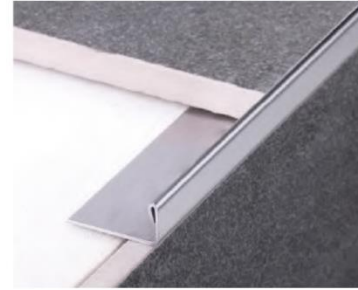

Tile Edging Profiles

For floor or wall edges decorative or protection.

HW-SL005

Stainless Steel 304/316 304/316

ART.	Height (mm)	Length (mm)	Thickness (mm)	Color	Size (mm)
HW-SL005-6H	6	2440	0.8	1S: Silver Mirror 1B: Silver Hairline	6*12
HW-SL005-8H	8	2440	0.8	2S: Champagne Gold Mirror 2B: Champagne Gold Hairline 3S: Rose Gold Mirror	8*12
HW-SL005-10H	10	2440	0.8	3B: Rose Gold Hairline 4S: Black Mirror 4B: Black Hairline	10*12