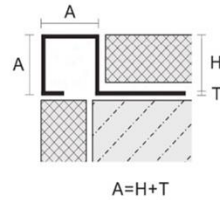

HW-SBP110

Stainless Steel 304/316 304/316

ART.	Height (mm)	Length (mm)	Thickness (mm)	Color	Size (mm)
HW-SBP110-10H	10	2440	0.8	15: Silver Mirror 18: Silver Hairline 25: Champagne Gold Mirror	10*10*10
HW-SBP110-12H	12	2440	0.8	28: Champagne Gold Hairline 35: Rose Gold Mirror 38: Rose Gold Hairline	12*12*12
HW-SBP110-14H	14	2440	0.8	45: Black Mirror 48: Black Hairline	14*14*14

Stainless Steel 304/316 304/316

ART.	Height (mm)	Length (mm)	Thickness (mm)	Color	Size (mm)
HW-SBP020-10H	10	2440	0.8	15: Silver Mirror 18: Silver Hairline 25: Champagne Gold Mirror	10*10*10
HW-SBP020-12H	12	2440	0.8	28: Champagne Gold Hairline 35: Rose Gold Mirror 38: Rose Gold Hairline	12*12*12
HW-SBP020-14H	14	2440	0.8	45: Black Mirror 48: Black Hairline	14*14*14