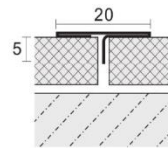

Transition Profiles
For floor or wall decoration.

Stainless Steel 304/316 304/316

ART.	Height (mm)	Length (mm)	Thickness (mm)	Color	Size (mm)
HW-STP145-10W	10	2440	0.8	15: Silver Mirror 18: Silver Hairline	3*10*3*5
HW-STP145-15W	15	2440	0.8	25: Champagne Gold Mirror 28: Champagne Gold Hairline	3*15*3*5
HW-STP145-20W	20	2440	0.8	35: Rose Gold Mirror 38: Rose Gold Hairline	3*20*3*5

Transition Profiles
For floor or wall decoration.

Stainless Steel 304/316 304/316

ART.	Height (mm)	Length (mm)	Thickness (mm)	Color	Size (mm)
HW-ST015-8H	8	2440	0.8	15: Silver Mirror 18: Silver Hairline 25: Champagne Gold Mirror 28: Champagne Gold Hairline 35: Rose Gold Mirror 38: Rose Gold Hairline 45: Black Mirror 48: Black Hairline	25*8

Stainless Steel 304/316 304/316

ART.	Height (mm)	Length (mm)	Thickness (mm)	Color	Size (mm)
HW-ST154	8	2440	0.8	15: Silver Mirror 18: Silver Hairline 25: Champagne Gold Mirror 28: Champagne Gold Hairline 35: Rose Gold Mirror 38: Rose Gold Hairline 45: Black Mirror 48: Black Hairline	25*8