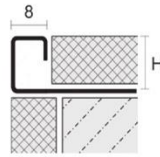

HW-SL026

Stainless Steel 304/316 304/316

ART.	Height (mm)	Length (mm)	Thickness (mm)	Color	Size (mm)
HW-SL026	10.5/12.5	2440	0.8	1S: Silver Mirror 1B: Silver Hairline 2S: Champagne Gold Mirror 2B: Champagne Gold Hairline 3S: Rose Gold Mirror 3B: Rose Gold Hairline 4S: Black Mirror 4B: Black Hairline	22*28

Tile Edging Profiles

For floor or wall edges decorative or protection.

HW-SB013

Stainless Steel 304/316 304/316

ART.	Height (mm)	Length (mm)	Thickness (mm)	Color	Size (mm)
HW-SB013-8H	8	2440	0.8	1S: Silver Mirror 1B: Silver Hairline 2S: Champagne Gold Mirror 2B: Champagne Gold Hairline	8*8
HW-SB013-10H	10	2440	0.8	3S: Rose Gold Mirror 3B: Rose Gold Hairline 4S: Black Mirror 4B: Black Hairline	8*10
HW-SB013-12H	12	2440	0.8		8*12