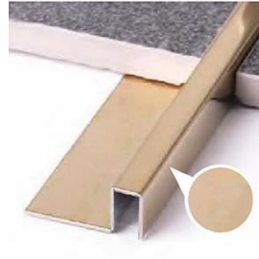

ARIES IMEX TRADING INC

**STAINLESS STEEL DECORATIVE
PROFILES & TRIMS**

WALL TRIMS

BASE BOARD

CORNER TRIMS

15: Silver Mirror

1B: Silver Hairline

25: Champagne Gold Mirror