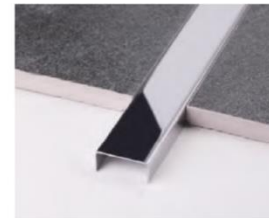

Decorative Profiles
For floor or wall decoration.

HW-SU10

HW-SU15

Stainless Steel 304/316 304/316

ART.	Width (mm)	Length (mm)	Thickness (mm)	Color	Size (mm)
HW-SU10	10	2440	0.8	1S: Silver Mirror 1B: Silver Hairline 2S: Champagne Gold Mirror 2B: Champagne Gold Hairline	10*10*10
HW-SU15	15	2440	0.8	3S: Rose Gold Mirror 3B: Rose Gold Hairline 4S: Black Mirror 4B: Black Hairline	10*15*10