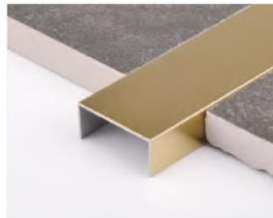

Decorative Profiles
For floor or wall decoration.

HW-SUP10

HW-SUP15

HW-SUP20

Stainless Steel 304/316 304/316

ART.	Width (mm)	Length (mm)	Thickness (mm)	Color	Size (mm)
HW-SUP10	10	2440	0.8	1S: Silver Mirror 1B: Silver Hairline	10*10*10
HW-SUP15	15	2440	0.8	2S: Champagne Gold Mirror 2B: Champagne Gold Hairline	10*15*10
HW-SUP20	20	2440	0.8	3S: Rose Gold Mirror 3B: Rose Gold Hairline 4S: Black Mirror 4B: Black Hairline	10*20*10

HW-SUP25

HW-SUP30

Stainless Steel 304/316 304/316

ART.	Width (mm)	Length (mm)	Thickness (mm)	Color	Size (mm)
HW-SUP25	25	2440	0.8	1S: Silver Mirror 1B: Silver Hairline 2S: Champagne Gold Mirror 2B: Champagne Gold Hairline	10*25*10
HW-SUP30	30	2440	0.8	3S: Rose Gold Mirror 3B: Rose Gold Hairline 4S: Black Mirror 4B: Black Hairline	10*30*10