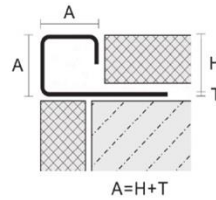

Tile Edging Profiles

For floor or wall edges decorative or protection.

HW-SB014

Stainless Steel 304/316 304/316

ART.	Height (mm)	Length (mm)	Thickness (mm)	Color	Size (mm)
HW-SB014-8H	8	2440	0.8	1S: Silver Mirror 1B: Silver Hairline 2S: Champagne Gold Mirror 2B: Champagne Gold Hairline	8*12
HW-SB014-10H	10	2440	0.8	3S: Rose Gold Mirror 3B: Rose Gold Hairline 4S: Black Mirror 4B: Black Hairline	10*12
HW-SB014-12H	12	2440	0.8		12*12