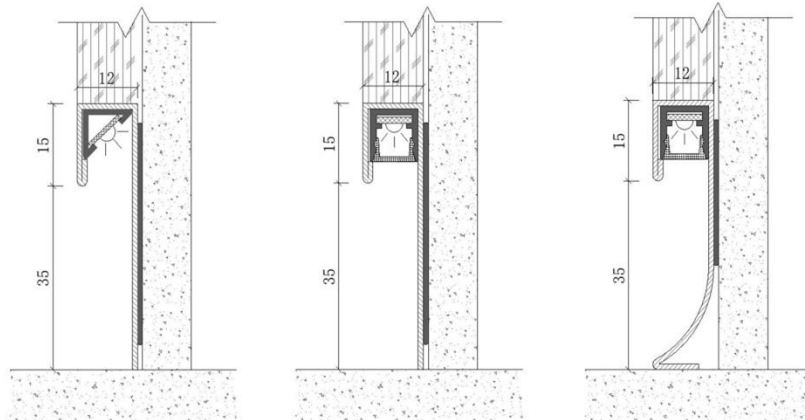

Corner Protection Profiles

For wall corner covers.

Glass Holder Profiles

HW-SLP175

Stainless Steel 304/316 304/316

ART.	Height (mm)	Length (mm)	Thickness (mm)	Color	Size (mm)
HW-SLP175	12	2440	0.8	1S: Silver Mirror 1B: Silver Hairline 2S: Champagne Gold Mirror 2B: Champagne Gold Hairline 3S: Rose Gold Mirror 3B: Rose Gold Hairline 4S: Black Mirror 4B: Black Hairline	25*5*12

HW-SAP171

Stainless Steel 304/316 304/316

ART.	Height (mm)	Length (mm)	Thickness (mm)	Color	Size (mm)
HW-SAP171	19	2440	0.8	1S: Silver Mirror 1B: Silver Hairline 2S: Champagne Gold Mirror 2B: Champagne Gold Hairline 3S: Rose Gold Mirror 3B: Rose Gold Hairline 4S: Black Mirror 4B: Black Hairline	5*19*19*5

Skirting Profiles

Skirting Profiles

HW-SJP60

Stainless Steel 304/316 304/316

ART.	Height (mm)	Length (mm)	Thickness (mm)	Color	Size (mm)
HW-SJP60	80	2440	0.8	15: Silver Mirror 18: Silver Hairline 25: Champagne Gold Mirror 28: Champagne Gold Hairline 35: Rose Gold Mirror 38: Rose Gold Hairline 45: Black Mirror 48: Black Hairline	10*40*10