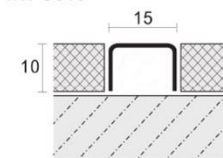

Decorative Profiles
For floor or wall decoration.

HW-SUP08

Stainless Steel 304/316 304/316

ART.	Height (mm)	Length (mm)	Thickness (mm)	Color	Size (mm)
HW-SUP08	10	2440	0.8	15: Silver Mirror 18: Silver Hairline 25: Champagne Gold Mirror 28: Champagne Gold Hairline 35: Rose Gold Mirror 38: Rose Gold Hairline 45: Black Mirror 48: Black Hairline	10*8*10

Decorative Profiles
For floor or wall decoration.

HW-SUP10

HW-SUP15

HW-SUP20

Stainless Steel 304/316 304/316

ART.	Width (mm)	Length (mm)	Thickness (mm)	Color	Size (mm)
HW-SUP10	10	2440	0.8	1S: Silver Mirror 1B: Silver Hairline	10*10*10
HW-SUP15	15	2440	0.8	2S: Champagne Gold Mirror 2B: Champagne Gold Hairline	10*15*10
HW-SUP20	20	2440	0.8	3S: Rose Gold Mirror 3B: Rose Gold Hairline 4S: Black Mirror 4B: Black Hairline	10*20*10

HW-SUP25

HW-SUP30

Stainless Steel 304/316 304/316

ART.	Width (mm)	Length (mm)	Thickness (mm)	Color	Size (mm)
HW-SUP25	25	2440	0.8	1S: Silver Mirror 1B: Silver Hairline 2S: Champagne Gold Mirror 2B: Champagne Gold Hairline	10*25*10
HW-SUP30	30	2440	0.8	3S: Rose Gold Mirror 3B: Rose Gold Hairline 4S: Black Mirror 4B: Black Hairline	10*30*10

Decorative Profiles
For floor or wall decoration.

HW-SU10

HW-SU15

Stainless Steel 304/316 304/316

ART.	Width (mm)	Length (mm)	Thickness (mm)	Color	Size (mm)
HW-SU10	10	2440	0.8	1S: Silver Mirror 1B: Silver Hairline 2S: Champagne Gold Mirror 2B: Champagne Gold Hairline	10*10*10
HW-SU15	15	2440	0.8	3S: Rose Gold Mirror 3B: Rose Gold Hairline 4S: Black Mirror 4B: Black Hairline	10*15*10